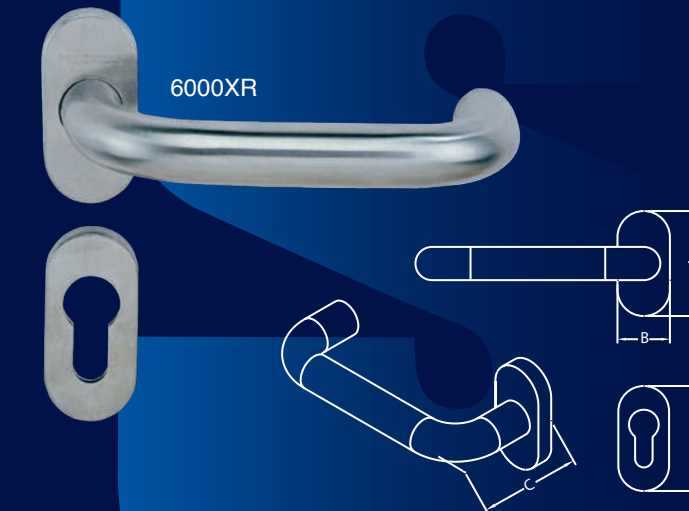

Why to choose INOX?

INOX is the most suitable material due to its high corrosion resistance to extreme environmental exposure such as sea contact or atmospheric pollution.

CODE	DESCRIPTION	A (mm)	B (mm)	C (mm)	D (MM)	WEIGHT (gr)	ITEMS/BOX	FINISH
6000XE	INOX Set of handles with escutcheons	60	30	62	58	480	20	INOX
6000XR	INOX Single handle with escutcheon right	60	30	62	58	375	20	INOX
6000XL	INOX Single handle with escutcheon left	60	30	62	58	375	20	INOX

SECURITY ESCUTCHEON

The security escutcheon is suitable for all DOMUS locks for aluminium or wood (except Triaina lock) and offers a burglar proof cylinder protection. The disassembling is possible only from the inner side.

Security escutcheon is not suitable for art: 90120 (20mm Mortise lock), 905PL, 90545, 9054C (Triaina).