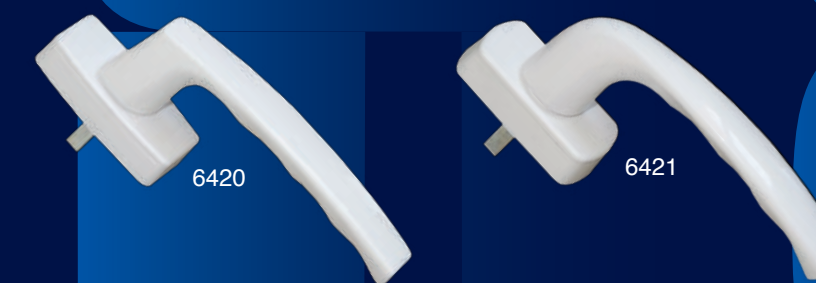

HANDLES FOR WINDOWS

CODE	DESCRIPTION	A (mm)	B (mm)	C (mm)	D (MM)	WEIGHT (gr)	ITEMS/BOX	FINISH
6420LE	Handle with spindle Hoppe Metz, white	128	54	7	24	170	60	WHITE
6420ME	Handle with spindle Hoppe Metz, black	128	54	7	24	170	60	BLACK
6421LE	Handle with spindle Hoppe New York, white	128	54	7	24	170	60	WHITE
6421ME	Handle with spindle Hoppe New York, black	128	54	7	24	170	60	BLACK