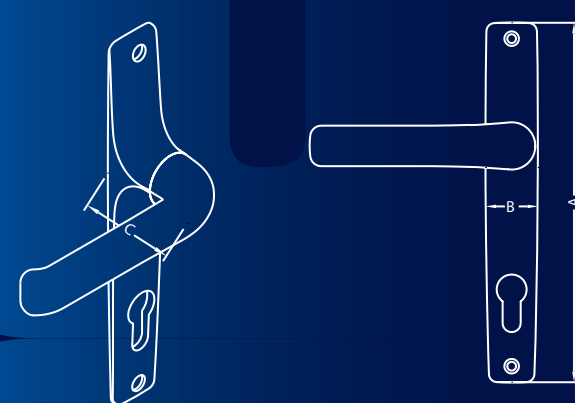

HANDLES WITH METALLIC ESCUTCHEONS

Handles with metallic escutcheons are suitable for all aluminum profiles and for wooden doors. They are available in single or set, with or without escutcheons. They have excellent functionality, easy installation and can be installed on right or left doors without any modifications. They have metallic base with 4 fixing screws. Their finish is electrostatic powder coating.

The Architectural handles (art.61XX) are available in 3 different handle shapes (rectangular, classic and oval). The Allen key fixing makes them sturdier by "unifying" the handle with the square pin. Their design match perfectly with the rest of DOMUS products, for opening and sliding windows, for better aesthetics. They are available in more than 300 special colors upon request.

The Classic handles (art.63XX) are suitable for "light" profiles. Their shape is oval and the "finger" touch at the bottom side of the handle makes their use easier.