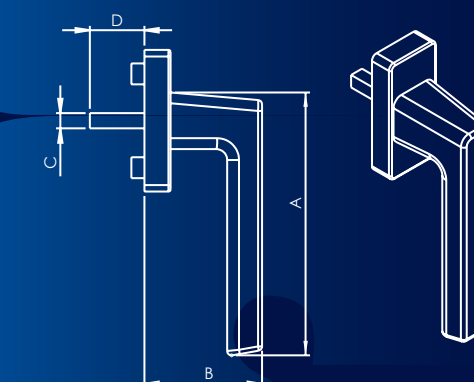

HANDLES FOR WINDOWS

CODE	DESCRIPTION	A (mm)	B (mm)	C (mm)	D (MM)	WEIGHT (gr)	ITEMS/BOX	FINISH
6420LE	Handle with spindle Hoppe Metz, white	128	54	7	24	170	60	WHITE
6420ME	Handle with spindle Hoppe Metz, black	128	54	7	24	170	60	BLACK
6421LE	Handle with spindle Hoppe New York, white	128	54	7	24	170	60	WHITE
6421ME	Handle with spindle Hoppe New York, black	128	54	7	24	170	60	BLACK