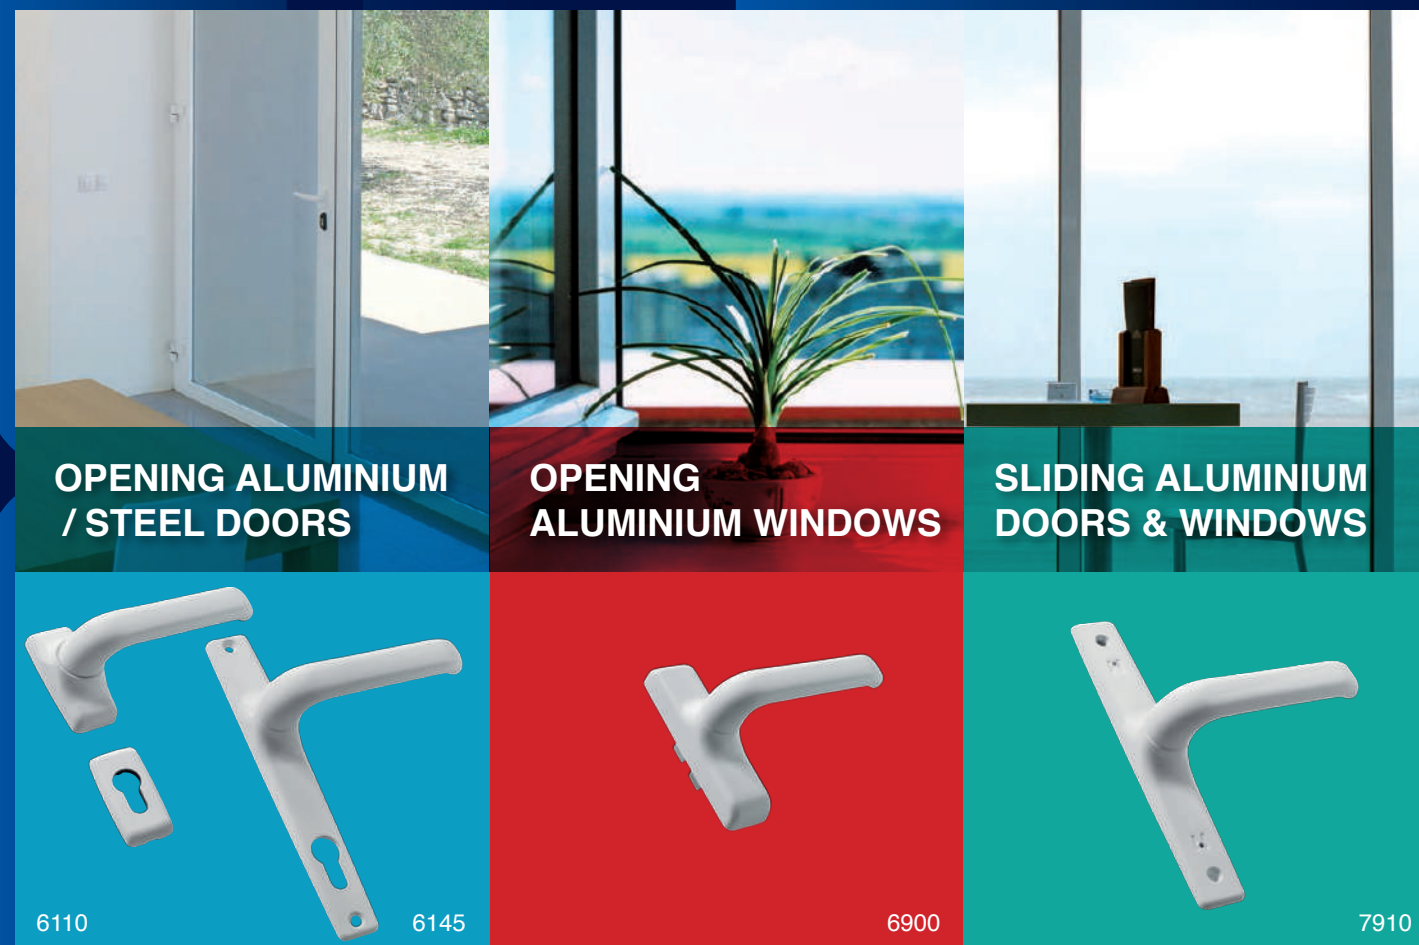

COMPLETE DOMUS SERIES

UNIQUE AESTHETICS

DOMUS S.A.
LOCKS - SYSTEMS - MECHANISMS
FOR DOORS & WINDOWS

208 THIVON AVENUE, 182 33 AGIOS IOANNIS - RENTI, GREECE
Tel.: +30 210 4936 202 - +30 210 4912 513 fax.: +30 210 4917 247
Email: export@domus.gr www.domus.gr www.facebook.com/Domus.gr

E.U. PRODUCT
MADE IN GREECE