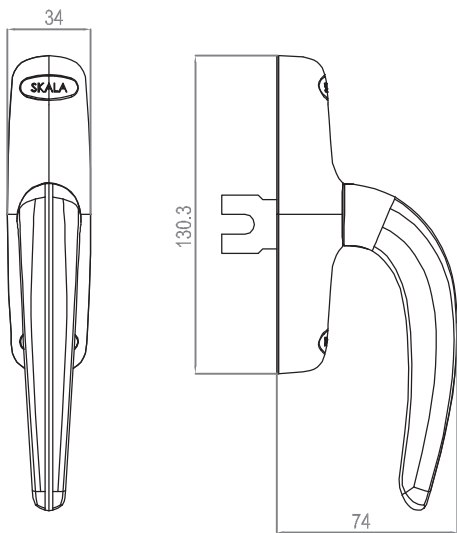

ART

WH-0780

50 pcs

Handle for window