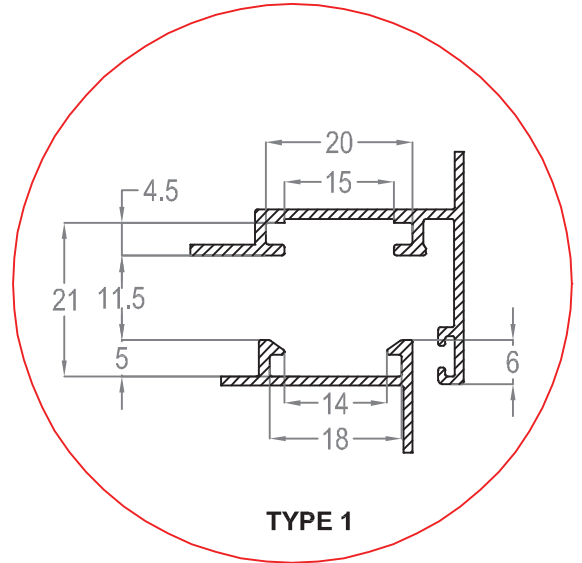

ART
XX-9018 M

250 pcs