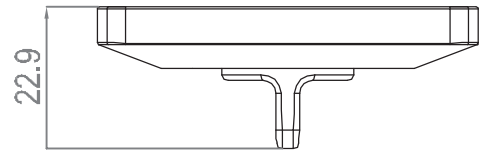

Door handle cylinder

ART

DH-3250

20 pcs

Door handle cylinder for sanitary premises

ART

153 20

30 pcs