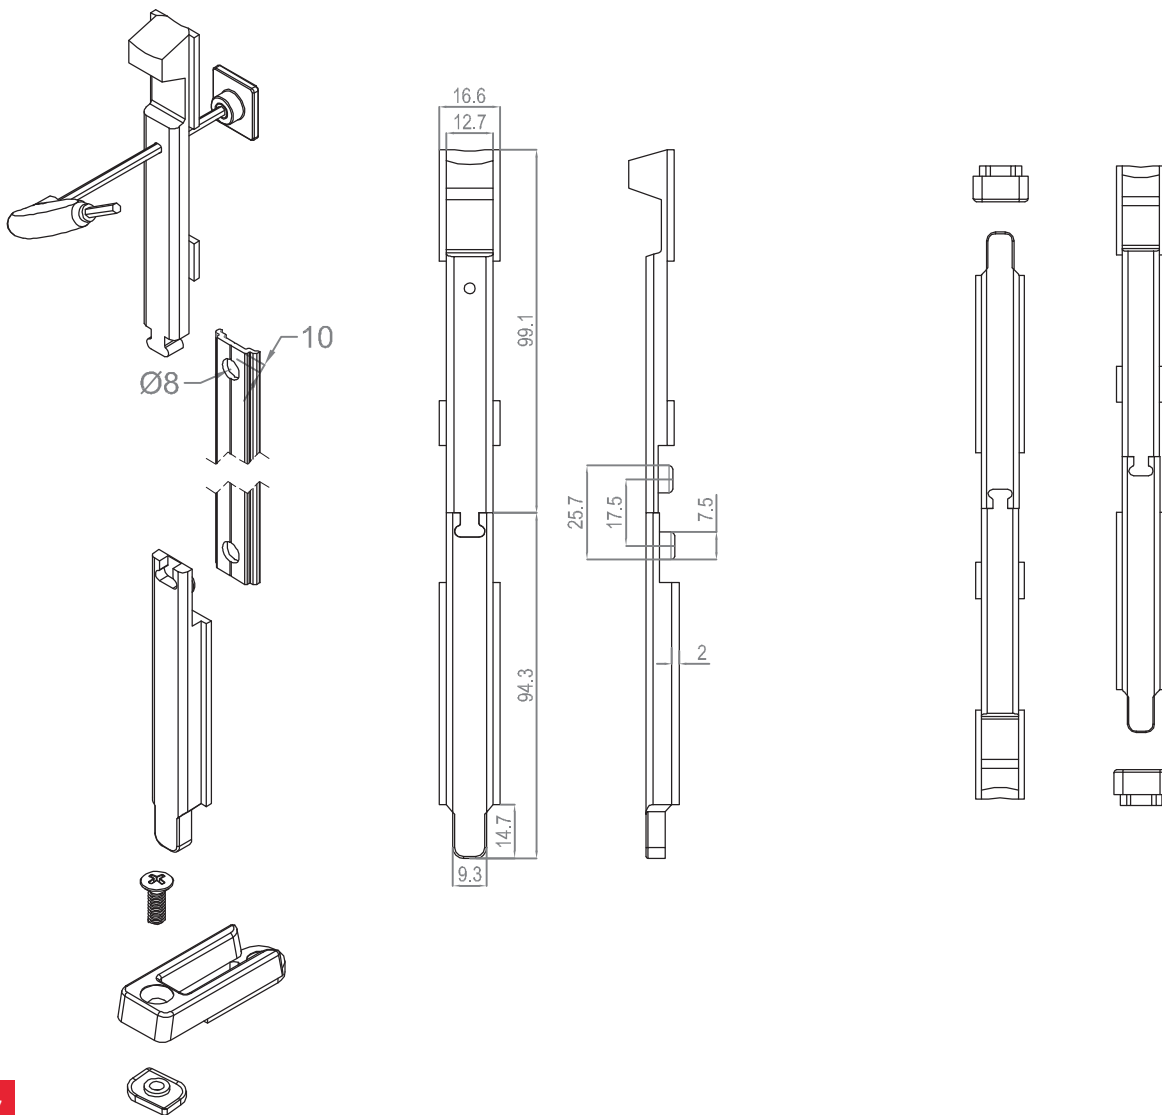

ART

BL-1100

100 pcs

Plastic dead bolt latch