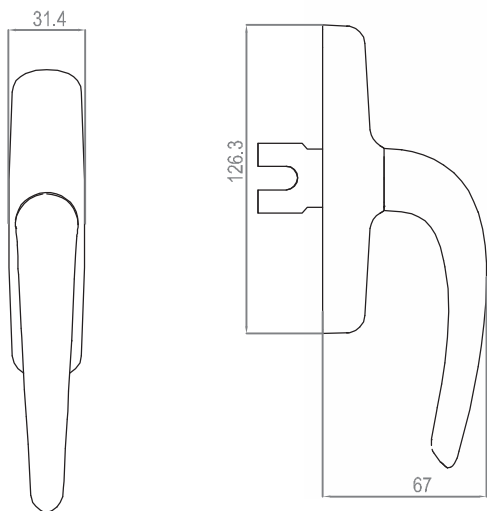

ART

WH-0760

50 pcs

Handle for window