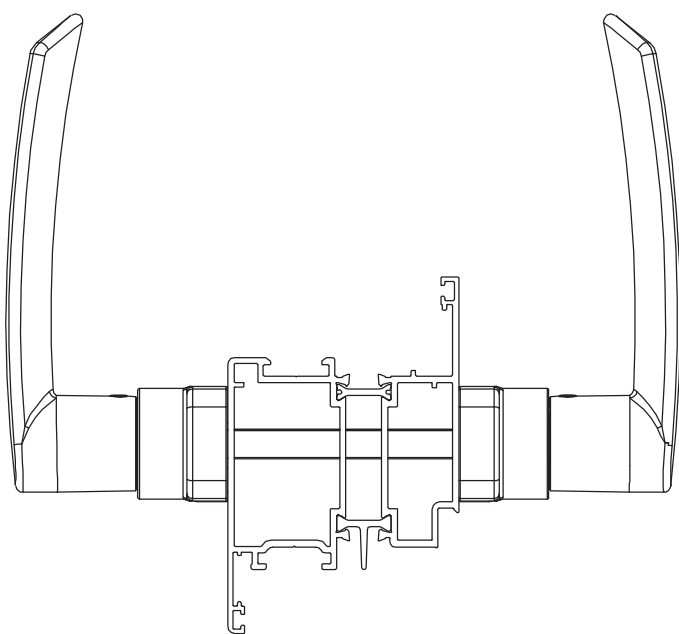

ART

DH-2061

Aluminium door handle

10 pcs