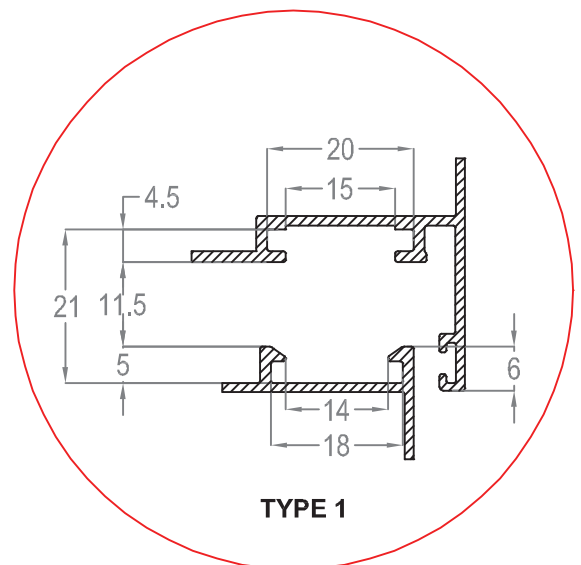

ART

WH-5040

100 pcs

Adjustable rod profile locking strikes

ART

WH-5050

100 pcs

Rod profile locking