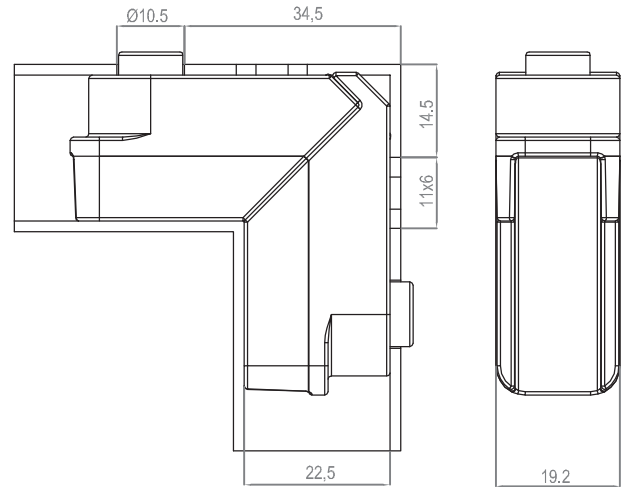

ART

CR-2319 (2632)

250 pcs

Threaded aluminium corner-joint