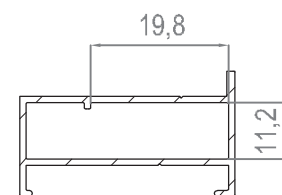

ART

CR-1124 (MS 04.01)

250 pcs

Threaded aluminium corner-joint