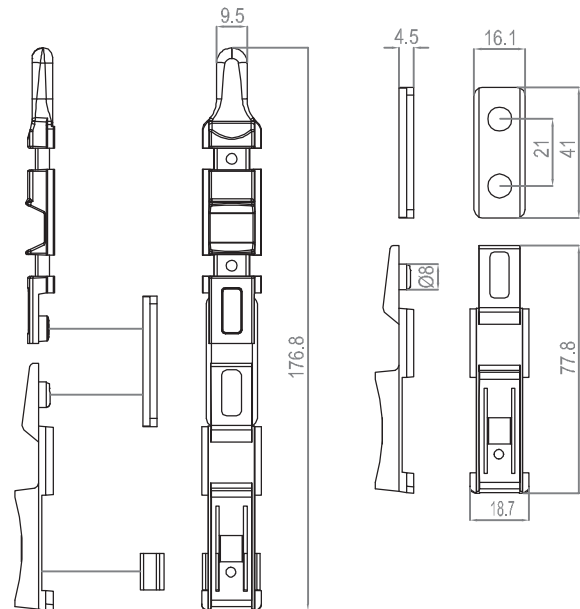

120 pcs

Dead bolt latch

ART

BL-1000

100 pcs

Dead bolt latch

TYPE 1

ART