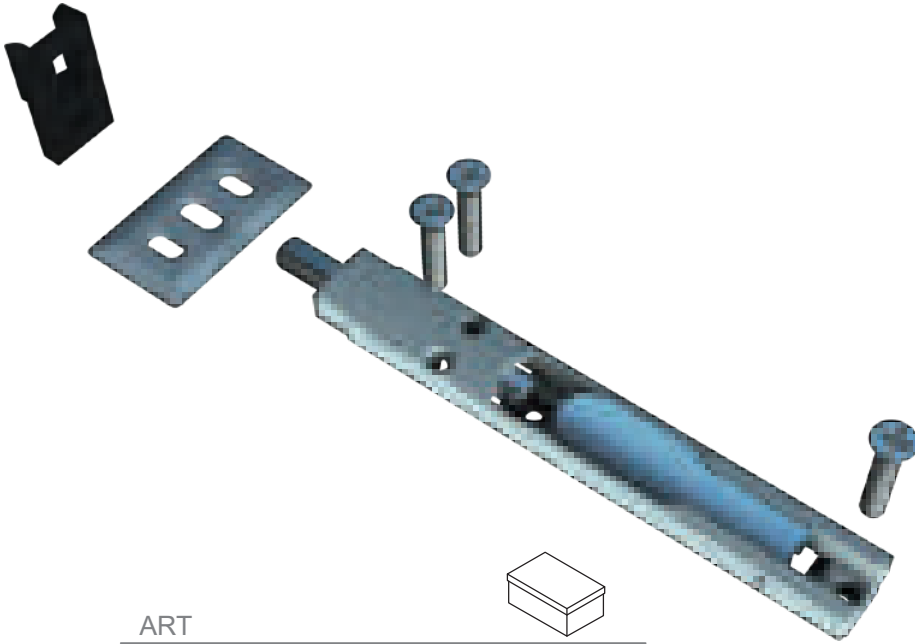

Telescopic arm six kinds of position

10 pair

LATCHES FOR WINDOWS AND DOORS

09

ART
BL-3215
Dead bolt latch

120 pcs

ART

BL-3217