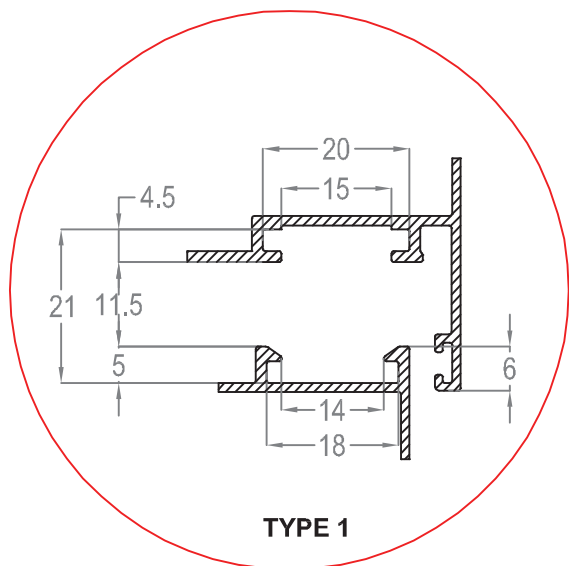

ART

HN-9720

Hinge for window

100 pcs