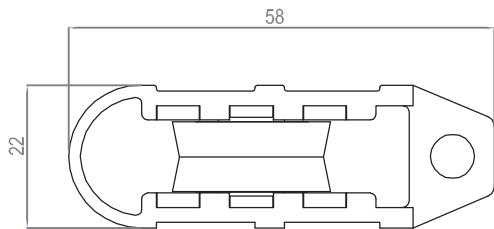

ART

SR-0102

200 pcs

Single plastic roller