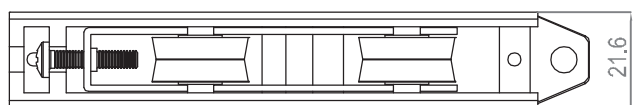

ART

SR-0201

160 pcs

Double plastic roller