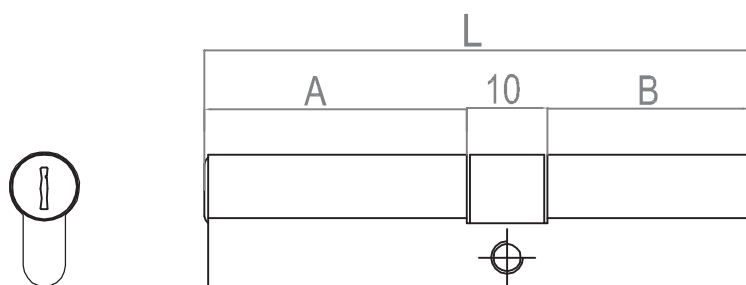

Mortise lock with cylinder

ART

155 35

20 pcs

Mortise lock with roller

STANDARD CYLINDER LIST						
A	26	26	26	26	26	26
B	26	32	38	47	54	64
L	62	68	74	83	90	100

PULL HANDLES

06