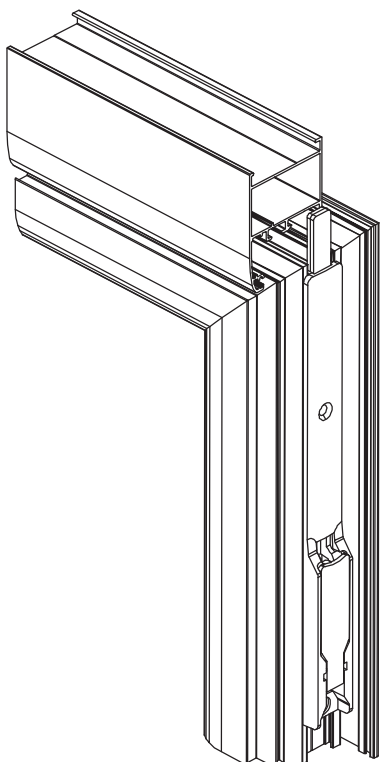

Telescopic arm six kinds of position

10 pair

LATCHES FOR WINDOWS AND DOORS

09

ART
BL-3215
Dead bolt latch

120 pcs

ART

BL-3217