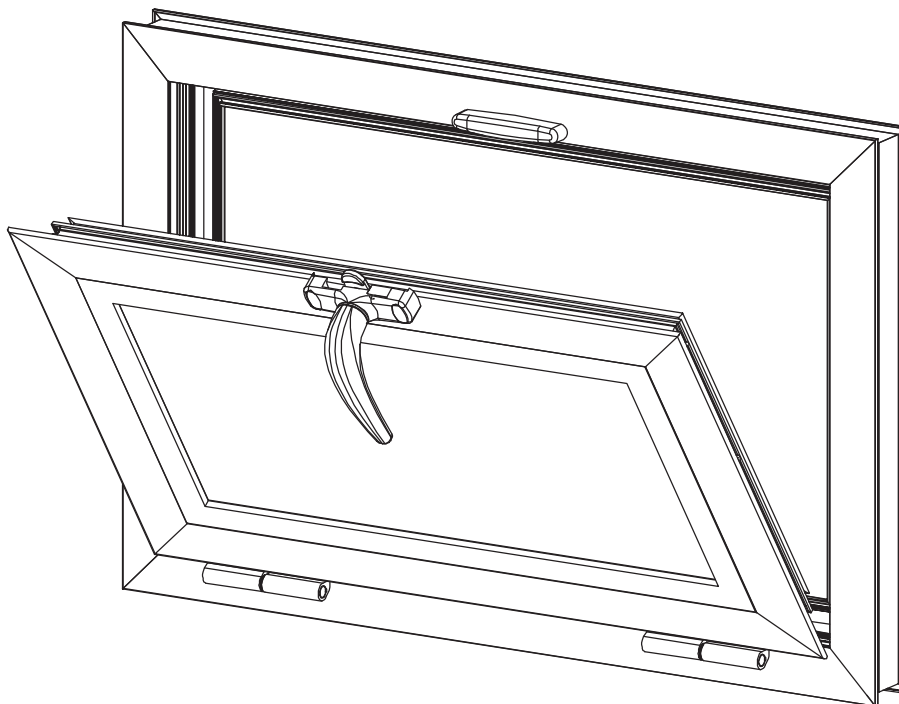

50 pcs

Handle for window

ART

WH-4900

Handle for window

50 pcs

ART

WH-2080 (KIT-AL M208)