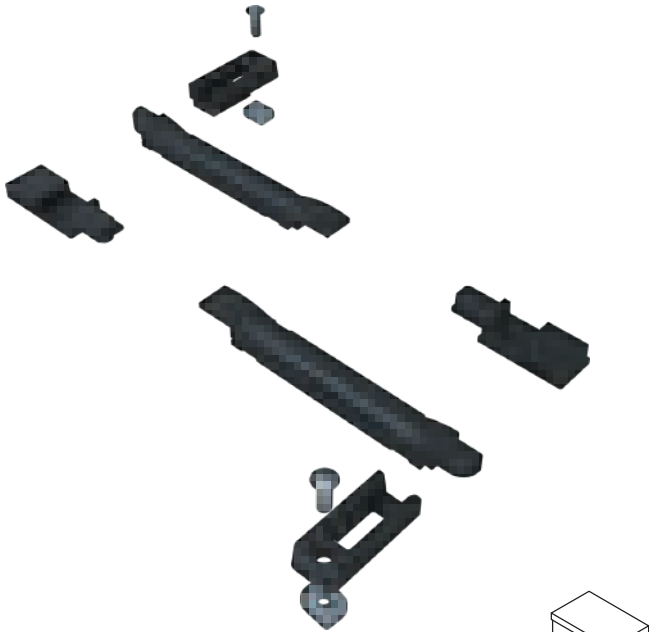

100 pcs

Kit for window handle

ART

WH-1080 (KIT-AL M108)

100 pcs

Kit for window handle

ART	
WH-2000 (KIT-AL P200)	100 pcs
Kit for window handle	

ART