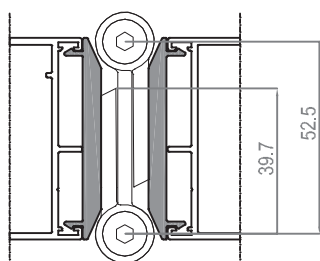

ART

HN-3800

20 pcs

Spring hinge for swing door