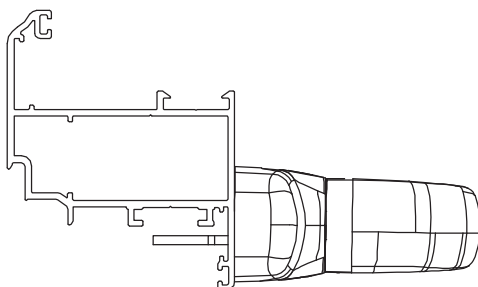

ART

WH-0760

50 pcs

Handle for window