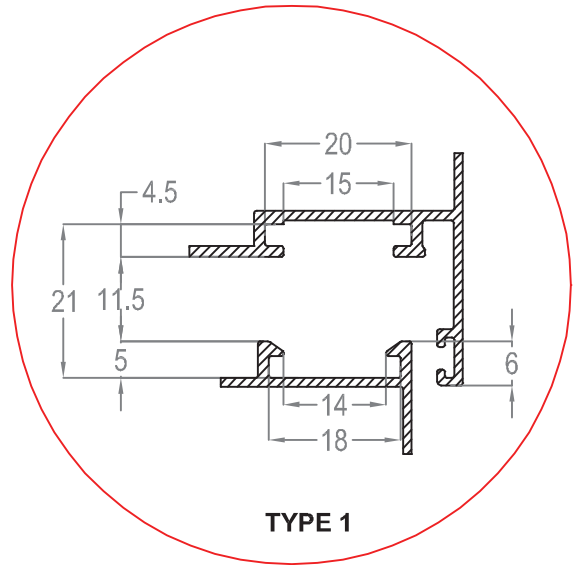

Mechanism for connection

HINGES

07

ART

HN-9720

Hinge for window

100 pcs

ART