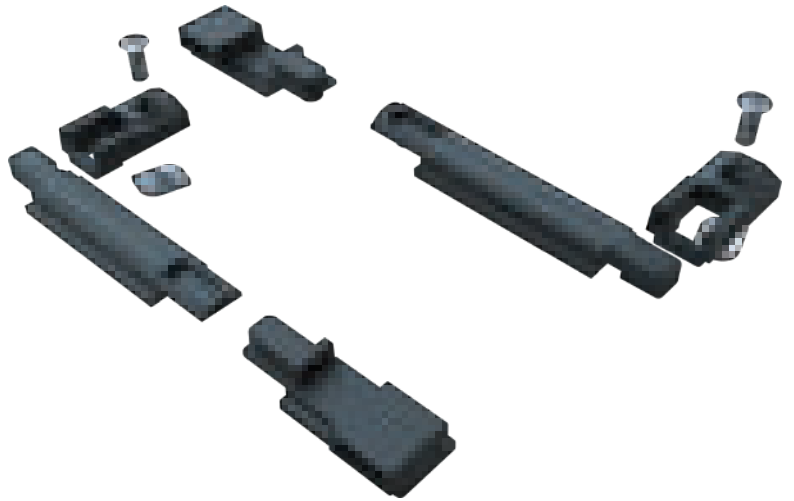

ART

WH-1080 (KIT-AL M108)

100 pcs

Kit for window handle