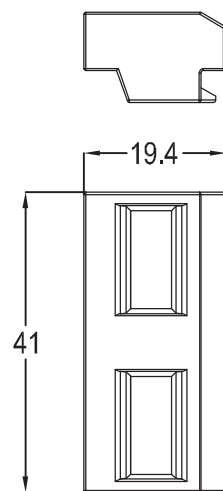

ART

WH-5060

100 pcs

Kit for locking strikes