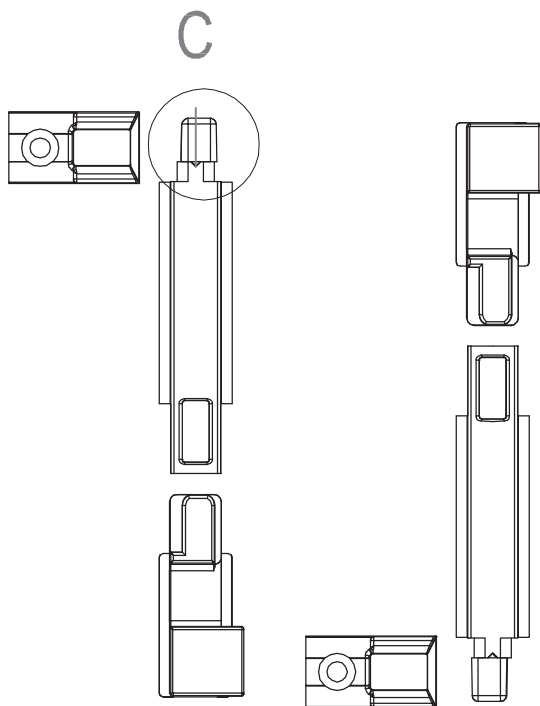

ART

WH-1080 (KIT-AL M108)

100 pcs

Kit for window handle