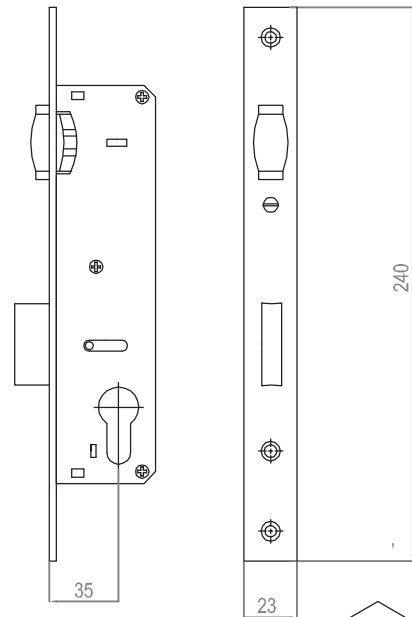

ART

155 35

20 pcs

Mortise lock with roller