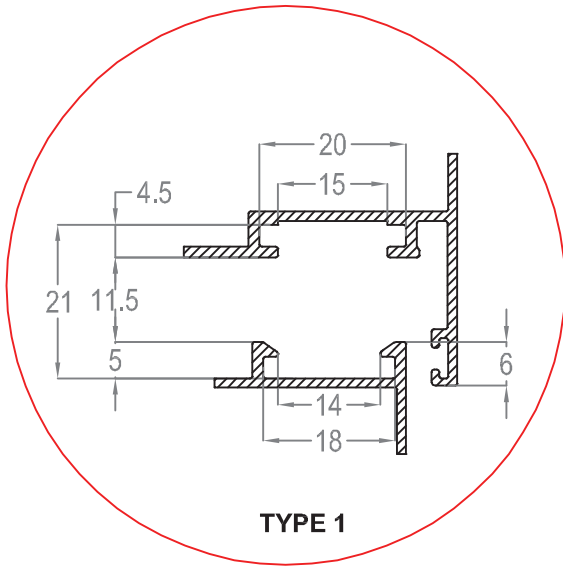

ART

BL-1000

100 pcs

Dead bolt latch