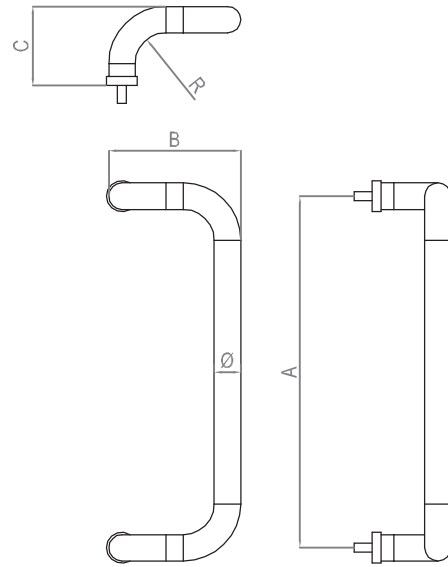

ART

PH-7050 (CORNER TYPE)

10pcs

Pull handle

ITEM	Ø	A	B	C	R
KBK2520	25	200	130	80	60
KBK2530	25	300	130	80	60
KBK2540	25	400	130	80	60
KBK3030	30	300	150	90	70
KBK3040	30	400	150	90	70