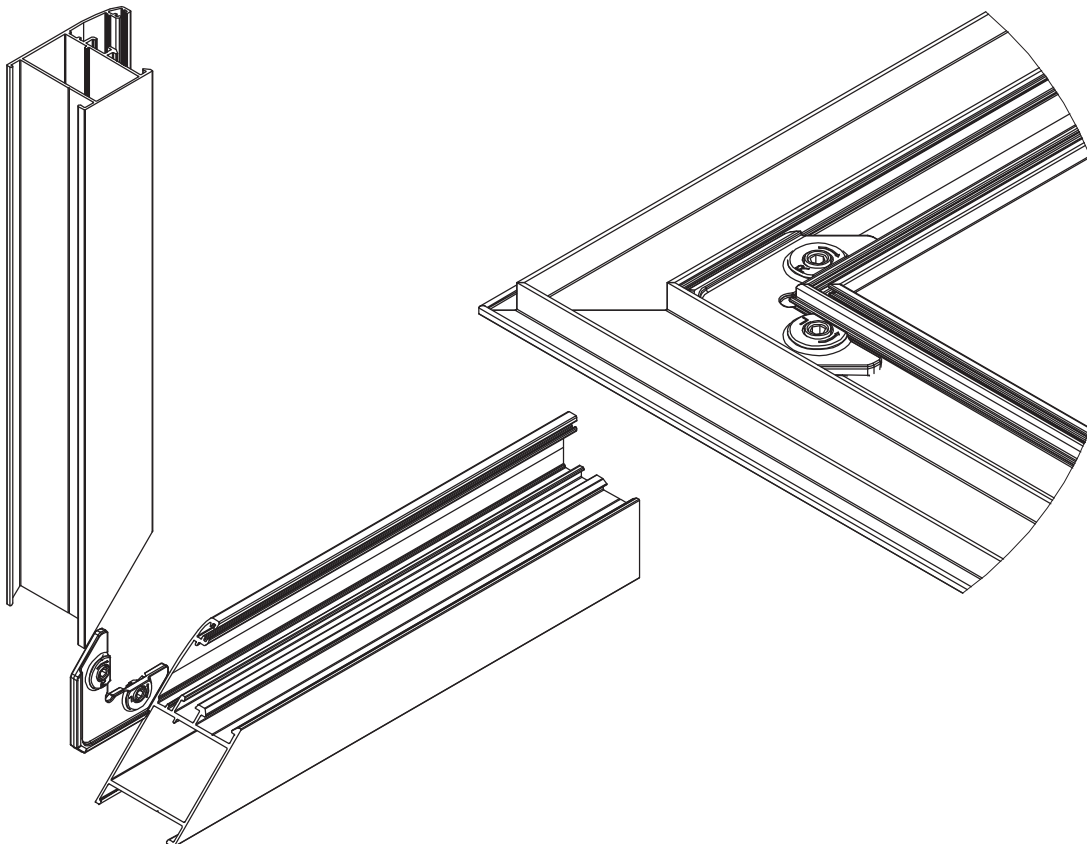

100 pcs

Threaded aluminium corner-joint

ART

CR-2000

250 pcs

Die-cast aluminium corner joint with locking function

ART

CR-1900