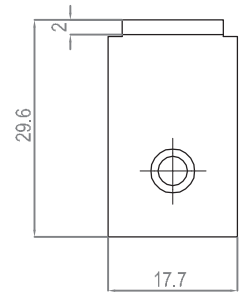

Aluminium corner joint

250 pcs

ART

CR-1001

T-Connector

100 pcs

ART

CR-1002