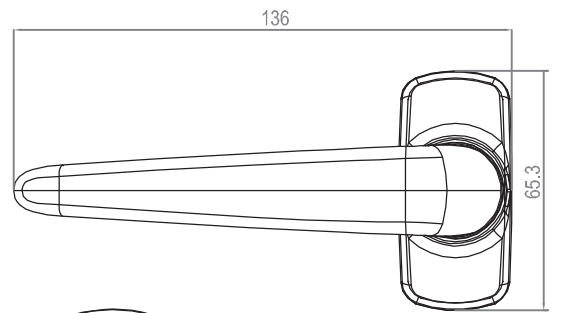

ART

DH-2051

Aluminium door handle

10 pcs