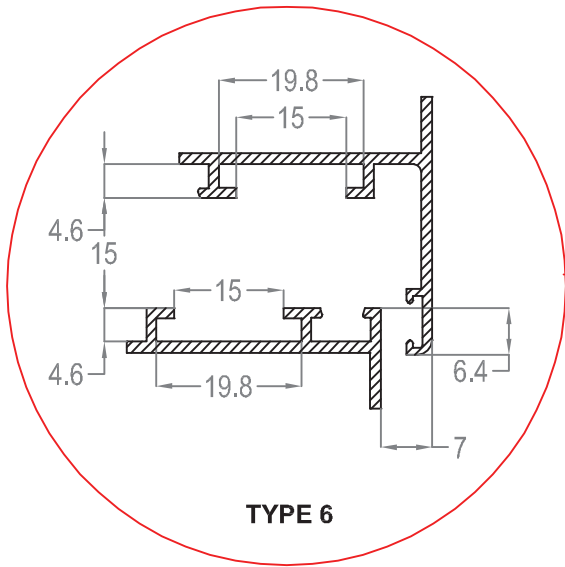

ART

HN-9770

100 pcs

Hinge for window