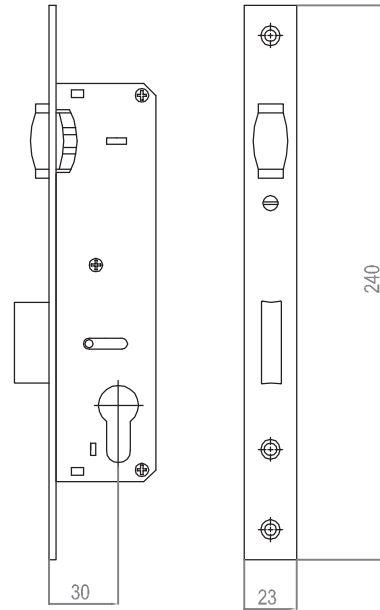

ART

155 30

20 pcs

Mortise lock with roller