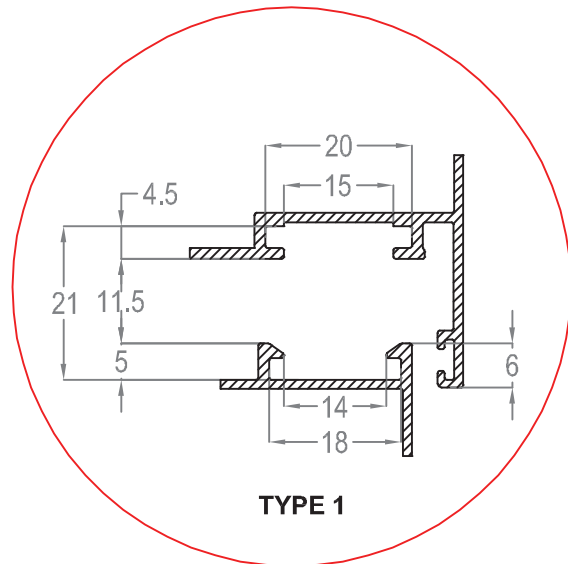

ART

WH-3080 (KIT-AL VENTIL)

100 pcs

Kit for window handle