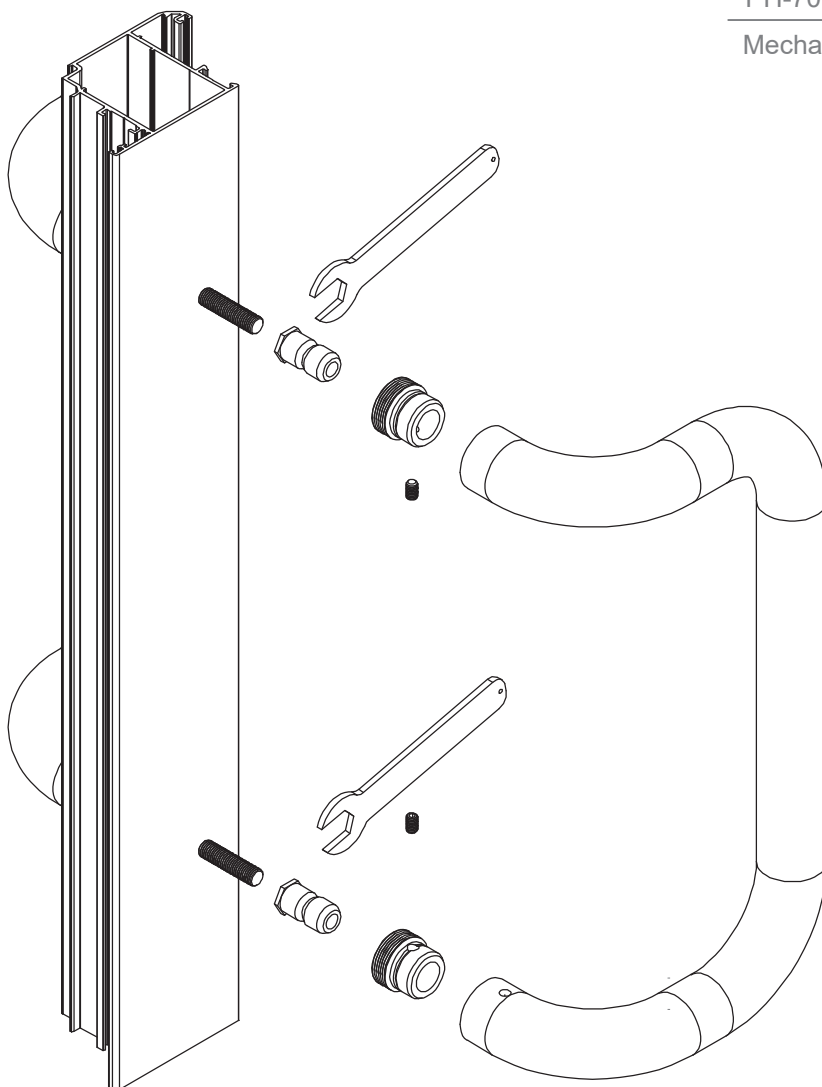

ART

PH-7070

10pcs

Mechanism for connection