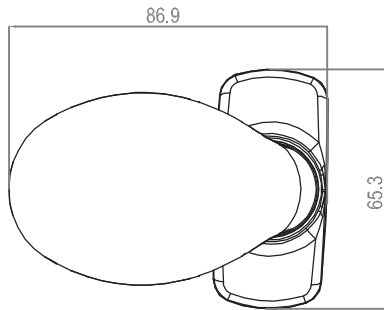

ART

DH-2056

20 pcs

Aluminium door handle