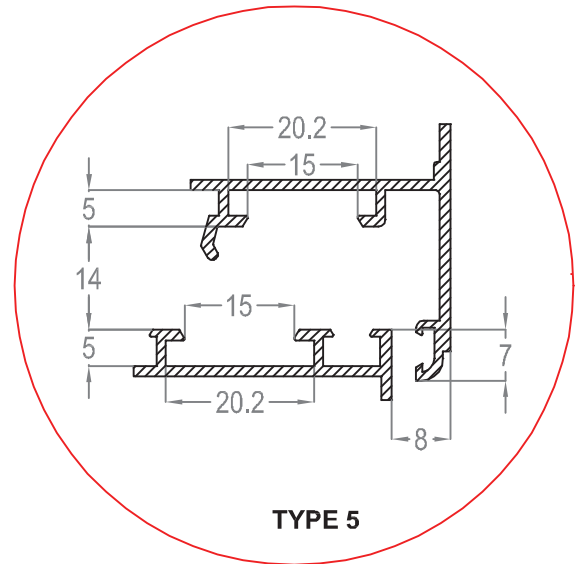

ART

HN-9780

Hinge for window

100 pcs

TYPE 5