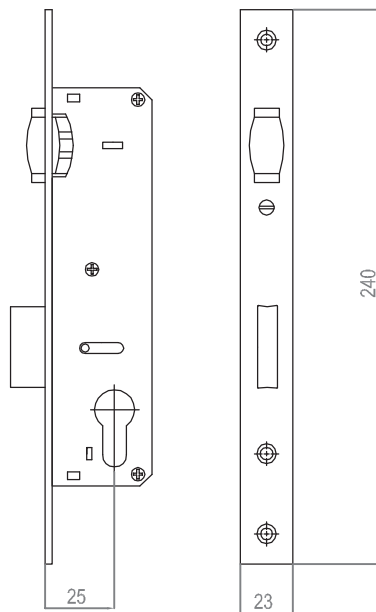

ART

155 25

20 pcs

Mortise lock with roller