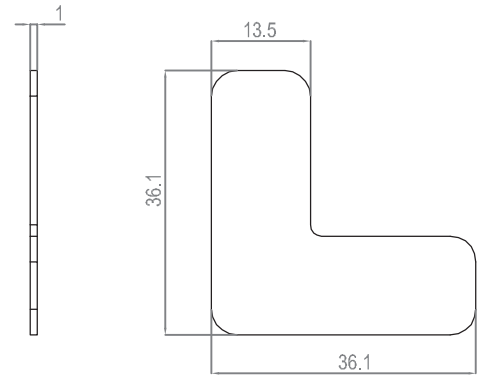

ART

CR-1910

1000 pcs

Alignment stainless steel corner joint