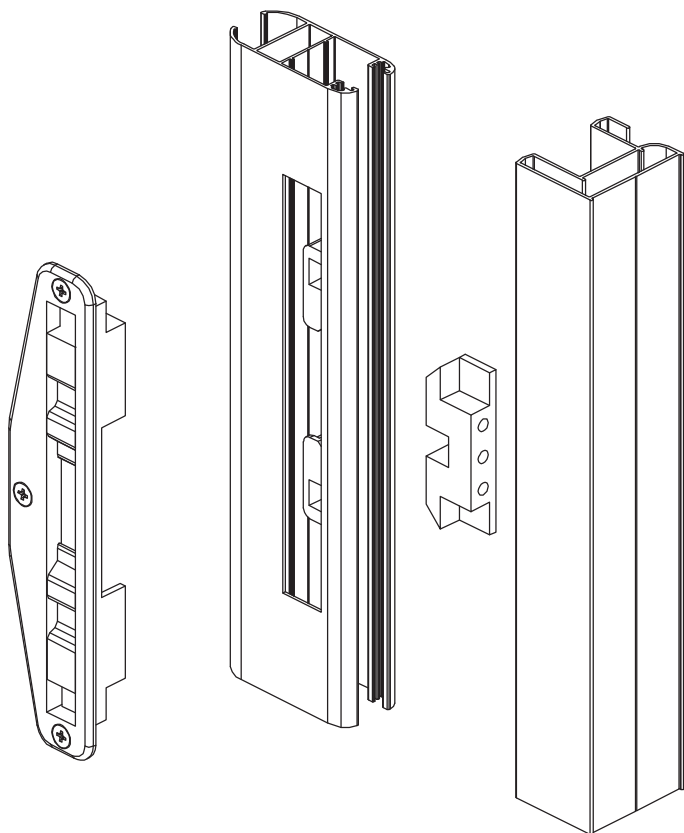

ART

SH-0182 (CYPRUS)

75 pcs

Sliding door handle