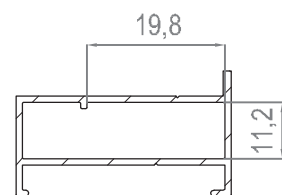

01

CORNER JOINTS

ART

CR-1119 (MO41)

250 pcs

Threaded aluminium corner-joint

ART

CR-1124 (MS 04.01)