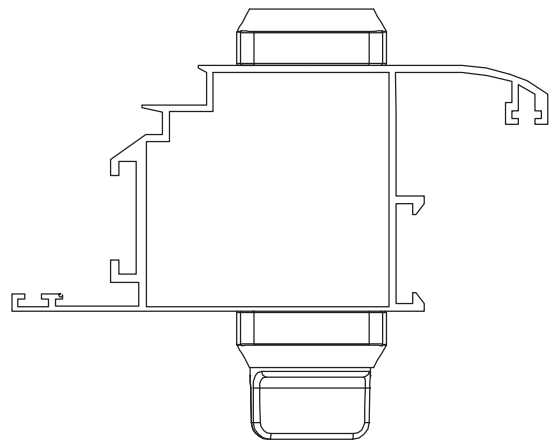

Door handle cylinder

ART

DH-3250

20 pcs

Door handle cylinder for sanitary premises

ART

153 20

30 pcs