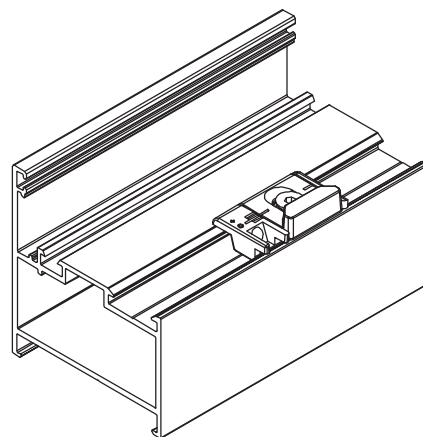

ART

WH-5040

100 pcs

Adjustable rod profile locking strikes

ART

WH-5050

100 pcs

Rod profile locking