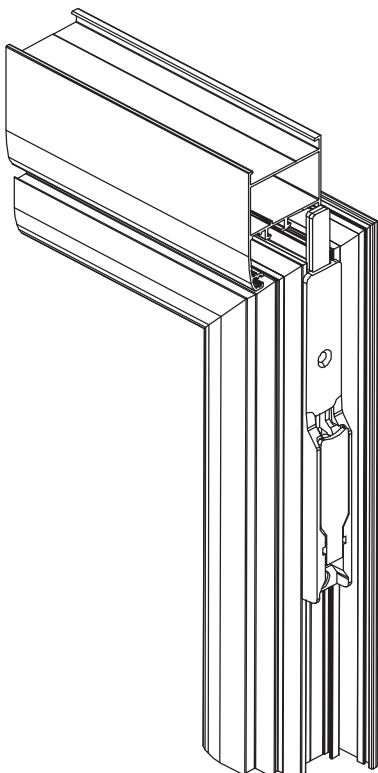

ART

BL-3217

120 pcs

Dead bolt latch