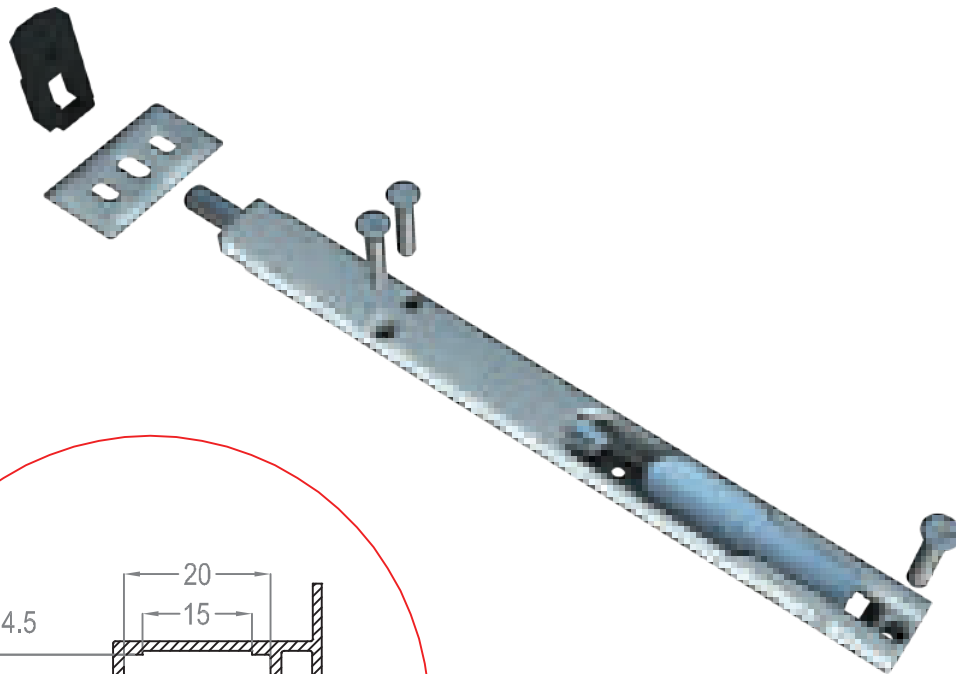

Telescopic arm six kinds of position

10 pair

LATCHES FOR WINDOWS AND DOORS

09

ART
BL-3215
Dead bolt latch

120 pcs

ART

BL-3217