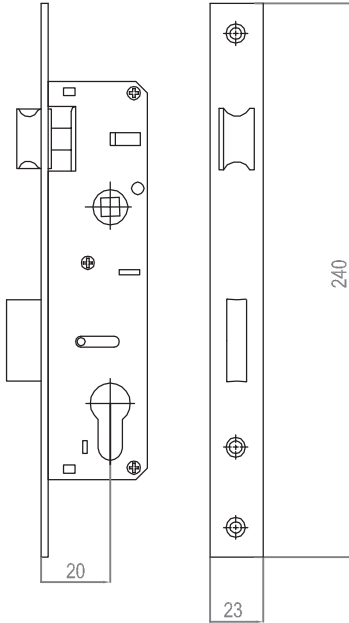

Door handle cylinder

ART

DH-3250

20 pcs

Door handle cylinder for sanitary premises

ART

153 20

30 pcs