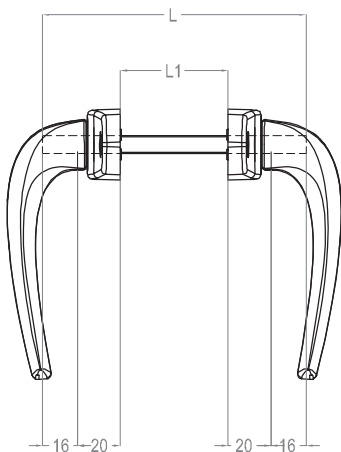

Door handle

DH-3025

DH-3125

DH-3225

DH-3325

L1	L
40-50mm	110mm
50-80mm	145mm

$X=L1+18mm$

ART

DH-2032	30 pcs
DH-2132	30 pcs
DH-2232	30 pcs
DH-2332	30 pcs

Type	E
DH-2032	85/92mm
DH-2132	
DH-2232	
DH-2332	

Door handle

DH-2032

DH-2132

DH-2232

DH-2332

L1	L
40-50mm	110mm
50-80mm	145mm

L1	L
40-50mm	110mm
50-80mm	145mm

X=L1+18mm

ART

DH-3432

10 pcs

Aluminium door handle

Type	E
DH-3432	85/92mm

ART