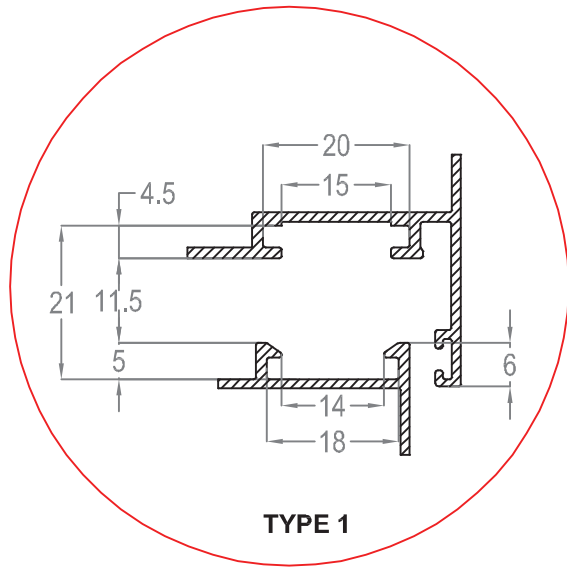

Telescopic arm six kinds of position

10 pair

LATCHES FOR WINDOWS AND DOORS

09

ART
BL-3215
Dead bolt latch

120 pcs

ART

BL-3217