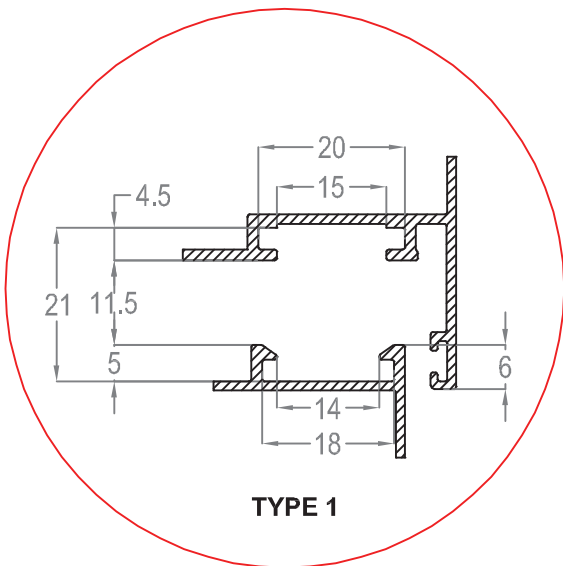

100 pcs

Kit for window handle

ART

WH-1080 (KIT-AL M108)

100 pcs

Kit for window handle

ART	
WH-2000 (KIT-AL P200)	100 pcs
Kit for window handle	

ART