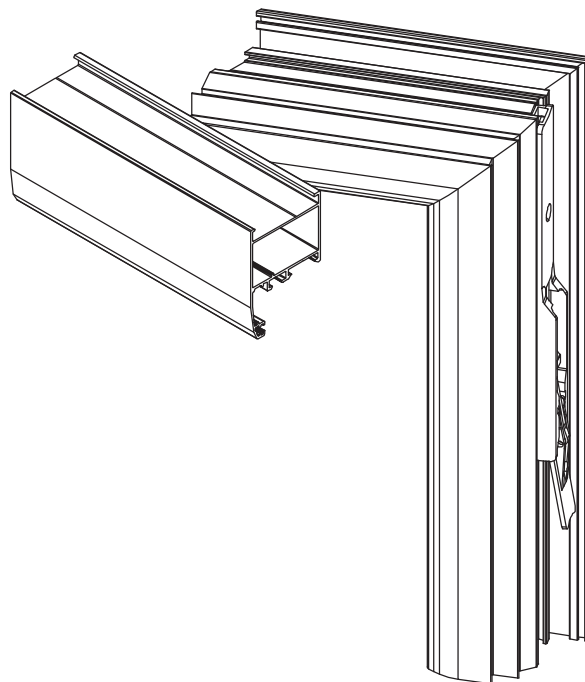

ART

BL-3217

120 pcs

Dead bolt latch