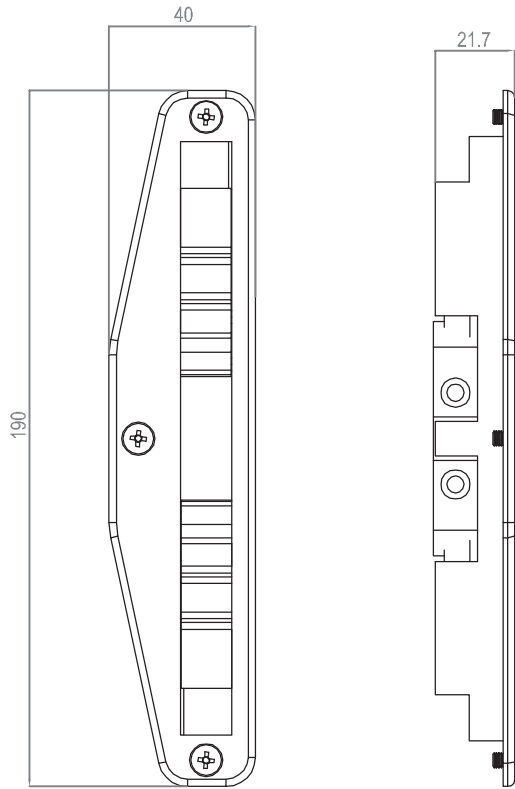

Sliding door handle

ART

SH-0181 (PARISIANA)

50 pcs

Sliding door handle

ART

SH-0182 (CYPRUS)

75 pcs