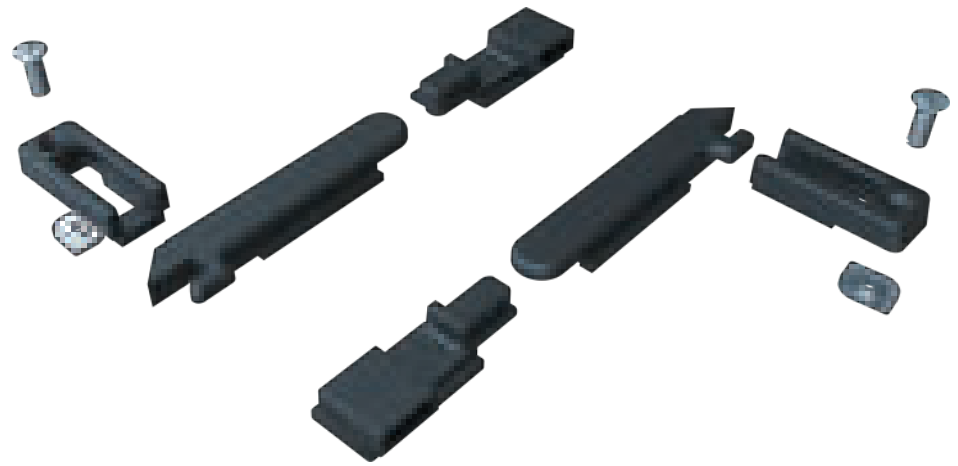

100 pcs

Kit for window handle

ART

WH-1080 (KIT-AL M108)

100 pcs

Kit for window handle

ART	
WH-2000 (KIT-AL P200)	100 pcs
Kit for window handle	

ART