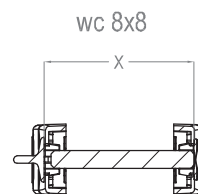

L1	L
40-50mm	110mm
50-80mm	145mm

X=L1+18mm

ART

DH-3432

10 pcs

Aluminium door handle

Type	E
DH-3432	85/92mm

ART