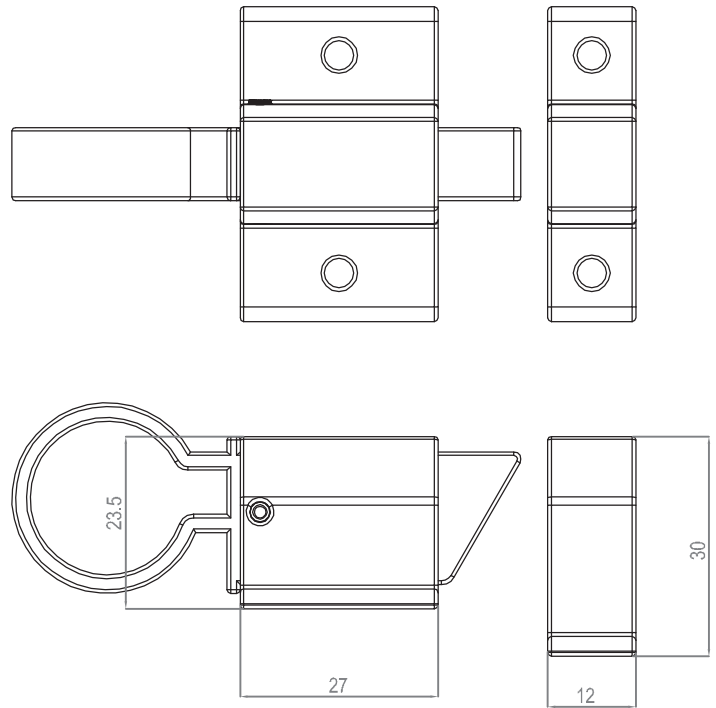

PL-8200

30 pcs

Finger pull lock

± 2,5mm

ART

PL-8300 (AK 530)

50 pcs

Finger pull lock