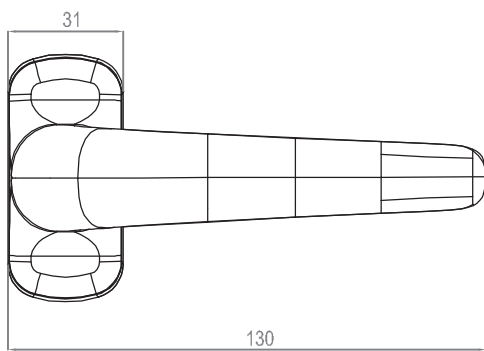

ART

DH-3550

10 pcs

Aluminium door handle