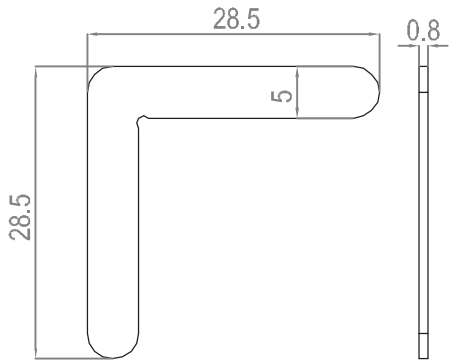

100 pcs

Threaded aluminium corner-joint

ART

CR-2000

250 pcs

Die-cast aluminium corner joint with locking function

ART

CR-1900