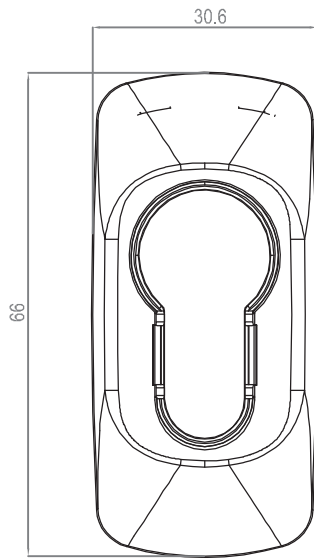

ART

DH-2250

20 pcs

Door handle cylinder