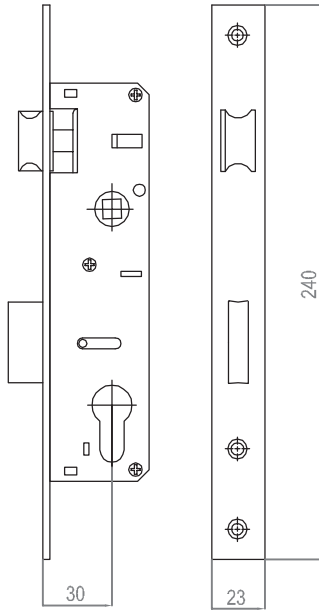

ART

153 30

30 pcs

Mortise lock with cylinder