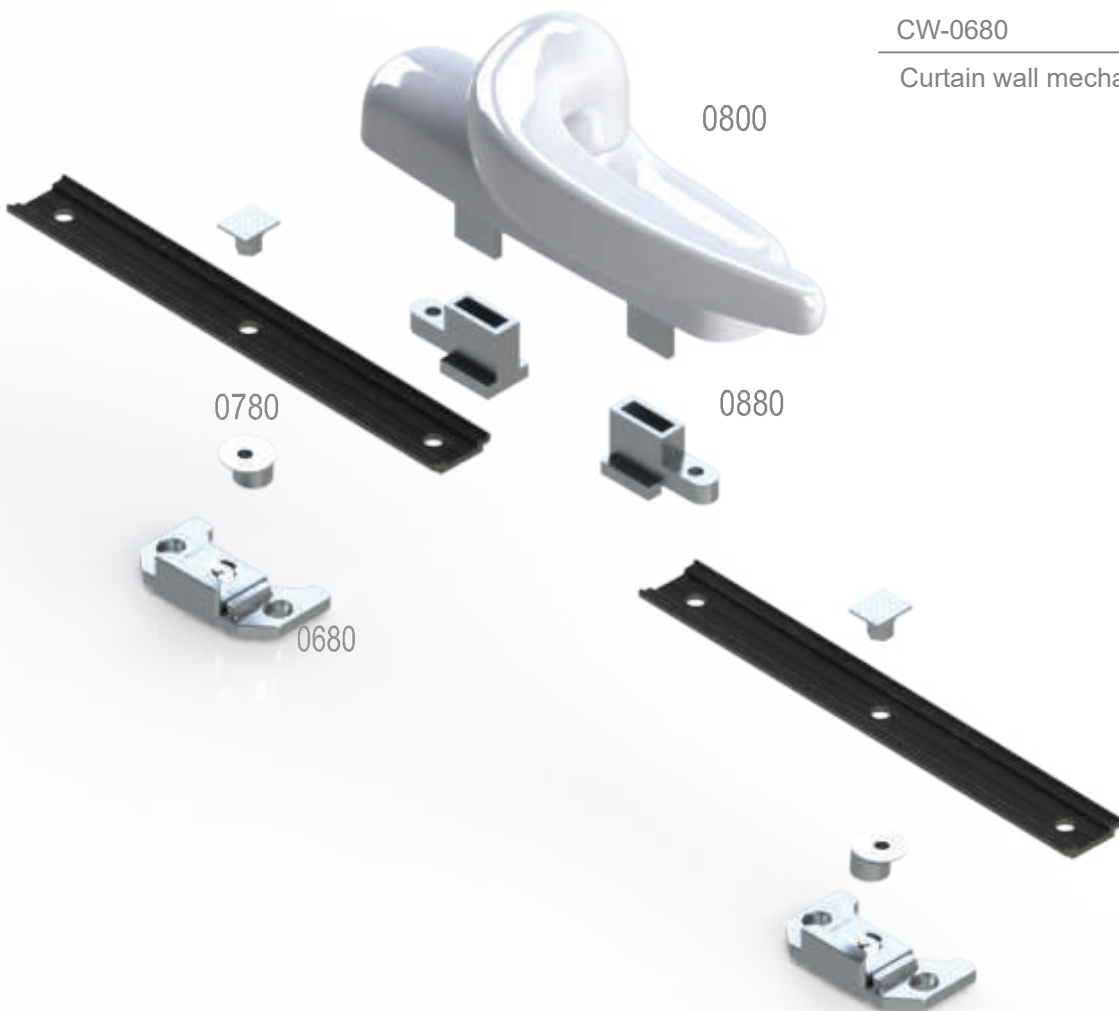

CW-0880

100 pcs

CW-0780

100 pcs

CW-0680

100 pcs

Curtain wall mechanism

ART