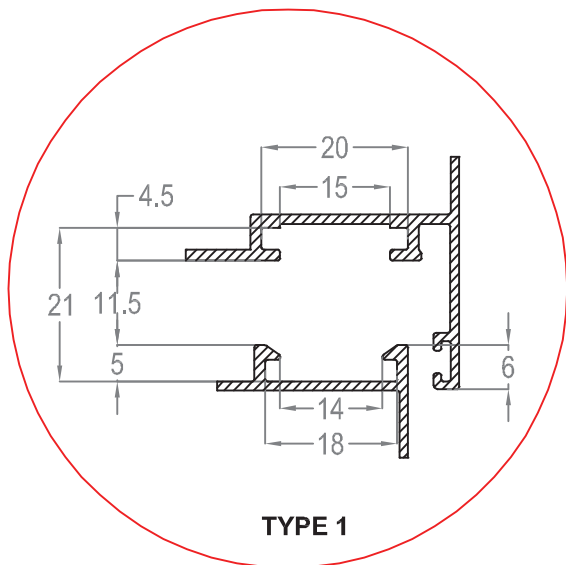

ART

HN-9733

Hinge for window

90 pcs