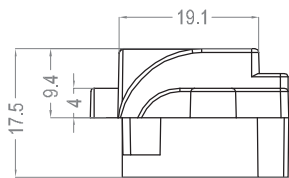

ART

XX-6030

250 pcs

Corner bead