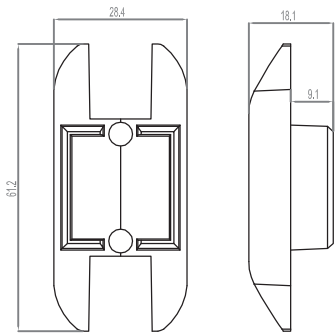

ART

SA-3000

T-Connector

100 pcs