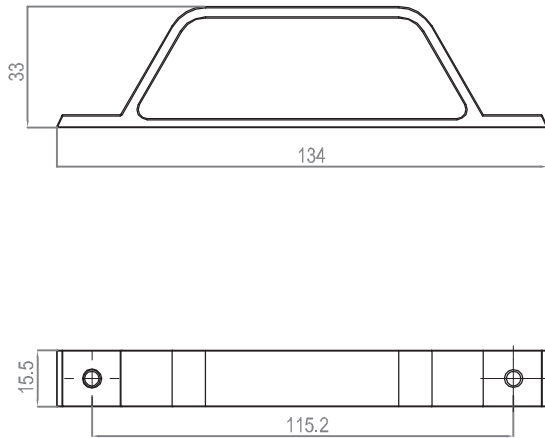

ART
SH-8111 (AK 210) 150 pcs
Sliding door handle