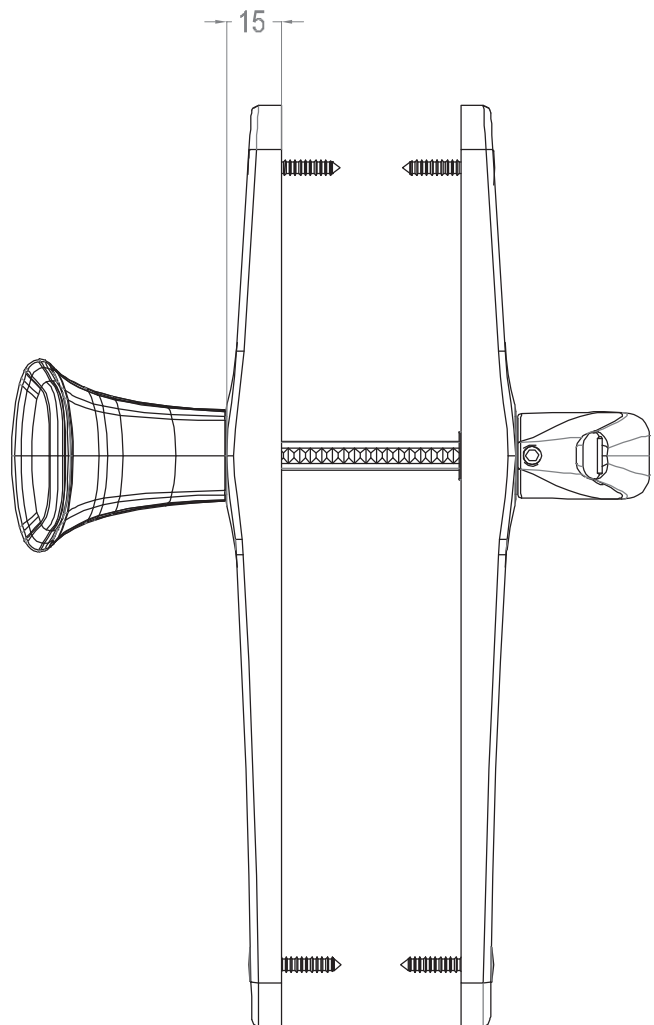

L1	L
40-50mm	110mm
50-80mm	145mm

X=L1+18mm

ART

DH-3432

10 pcs

Aluminium door handle

Type	E
DH-3432	85/92mm

ART