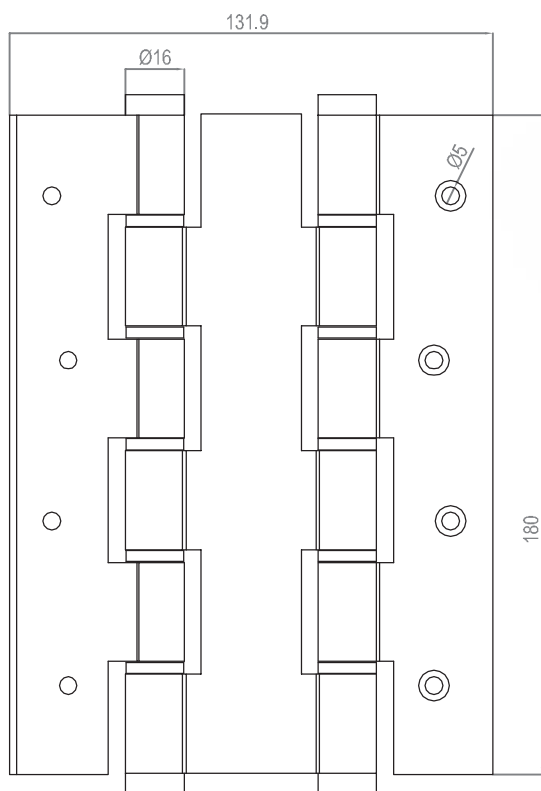

ART

HN-3800

20 pcs

Spring hinge for swing door