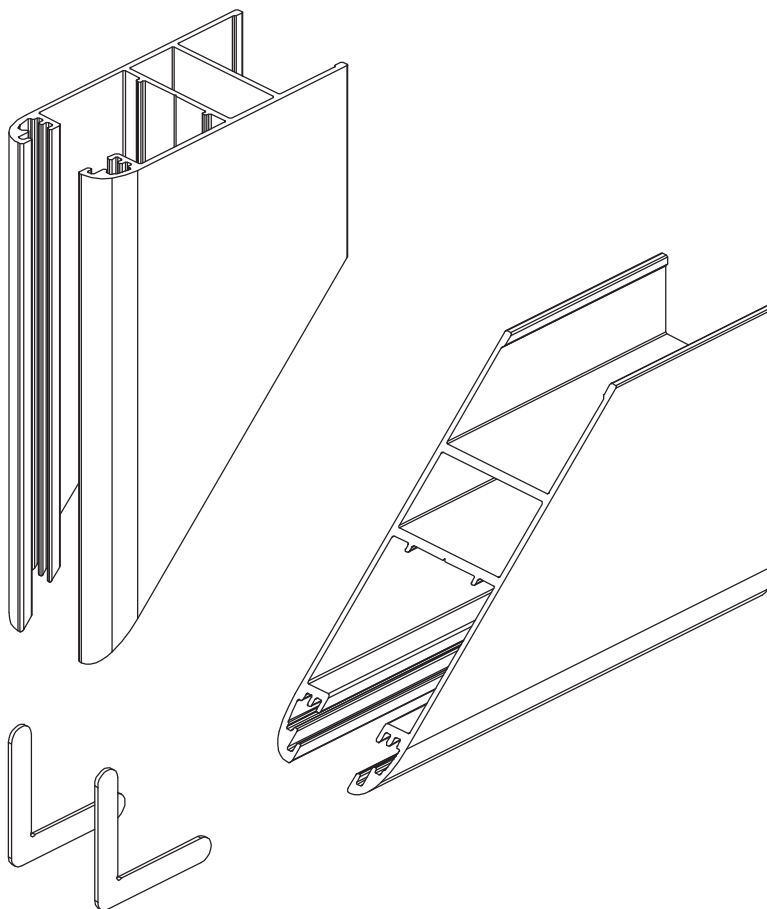

ART

CR-1900

1000 pcs

Alignment stainless steel corner joint