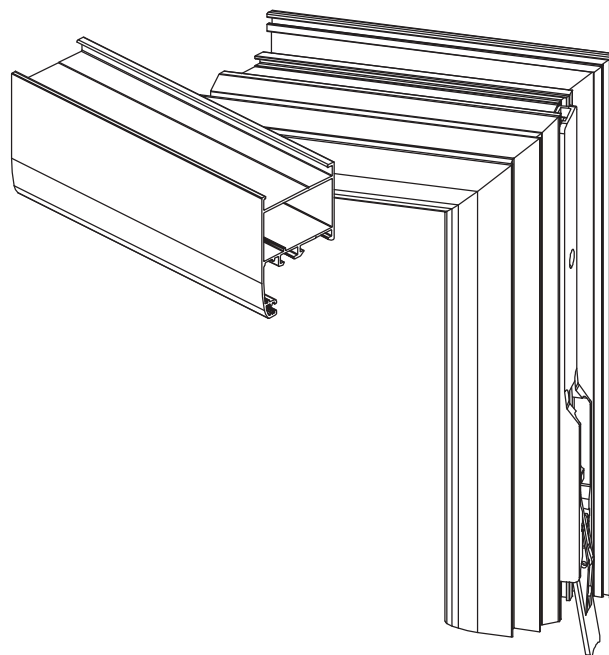

Telescopic arm six kinds of position

10 pair

LATCHES FOR WINDOWS AND DOORS

09

ART
BL-3215
Dead bolt latch

120 pcs

ART

BL-3217