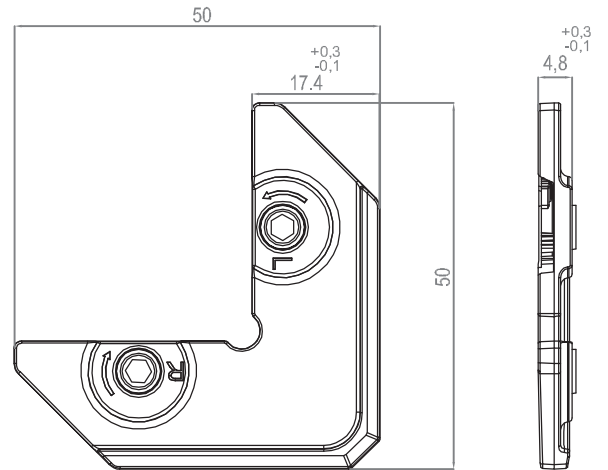

100 pcs

Threaded aluminium corner-joint

ART

CR-2000

250 pcs

Die-cast aluminium corner joint with locking function

ART

CR-1900