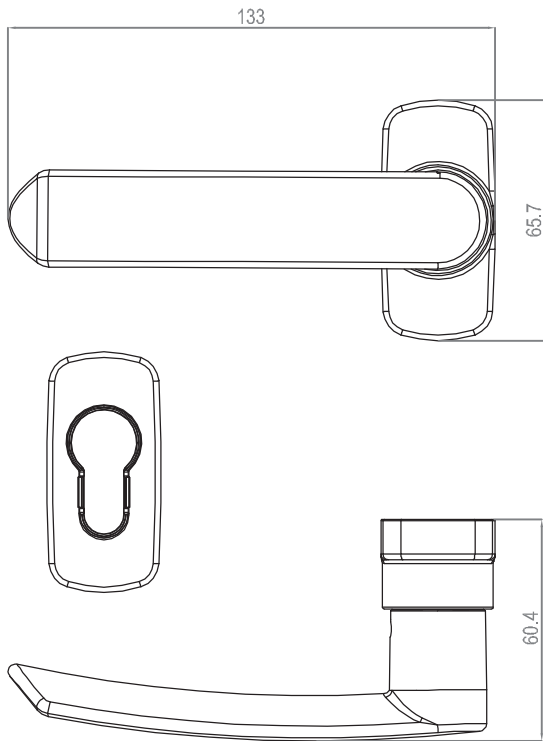

L1	L
40-50mm	110mm
50-80mm	145mm

X=L1+18mm

ART

DH-3432

10 pcs

Aluminium door handle

Type	E
DH-3432	85/92mm

ART