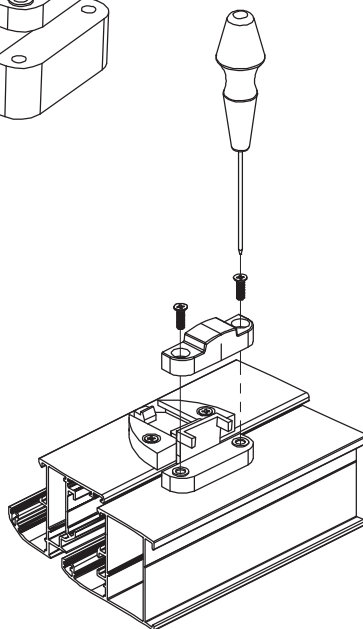

Secret hinge

08

ARMS AND FINGER PULL LOCKS

ART

PL-8160

100 pcs

Finger pull lock

ART

PL-8200

30 pcs

Finger pull lock

± 2,5mm

ART

PL-8300 (AK 530)

50 pcs

Finger pull lock