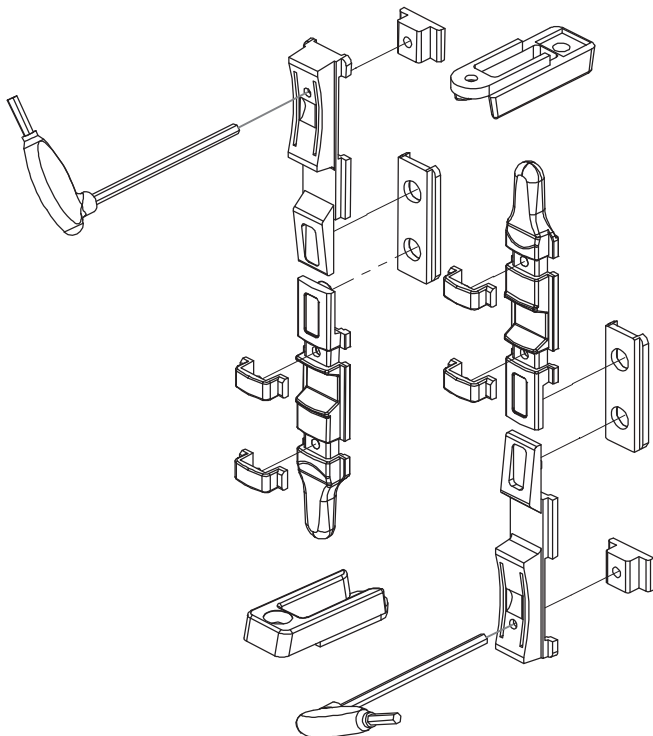

120 pcs

Dead bolt latch

ART

BL-1000

100 pcs

Dead bolt latch

TYPE 1

ART