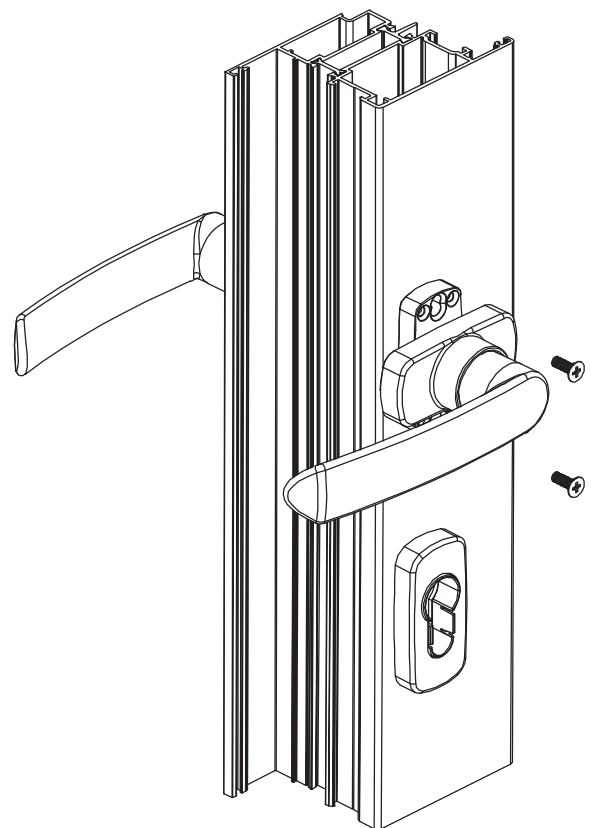

ART

DH-2061

Aluminium door handle

10 pcs