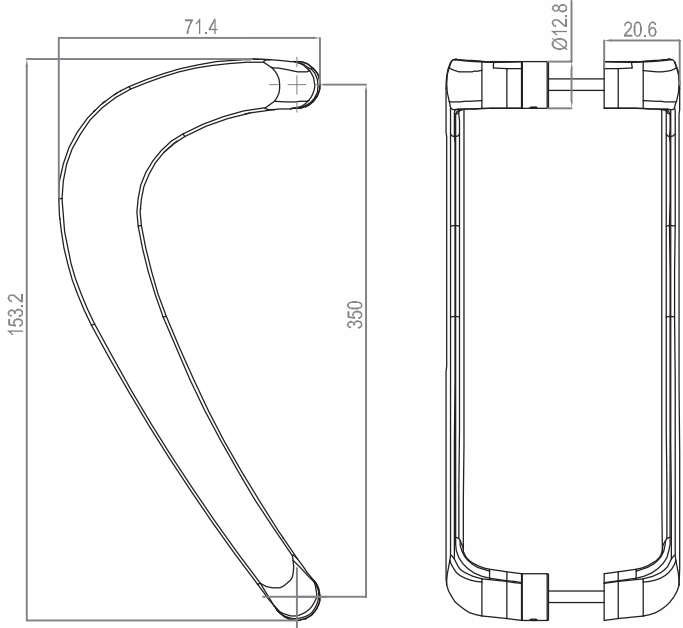

ART

PH-7090 (BOOMERANG)

10pcs

Pull Handle