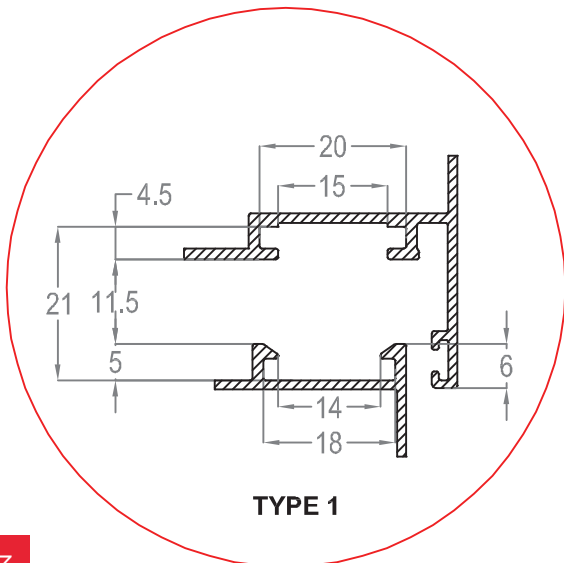

WH-5020

100 pcs

Rod profile locking strikes

ART

WH-5030

100 pcs

Mechanism for opening

TYPE 1