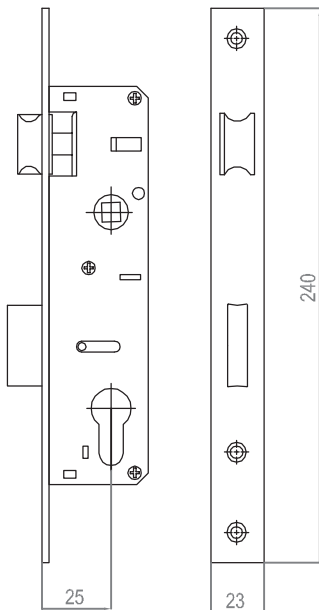

ART

153 25

20 pcs

Mortise lock with cylinder