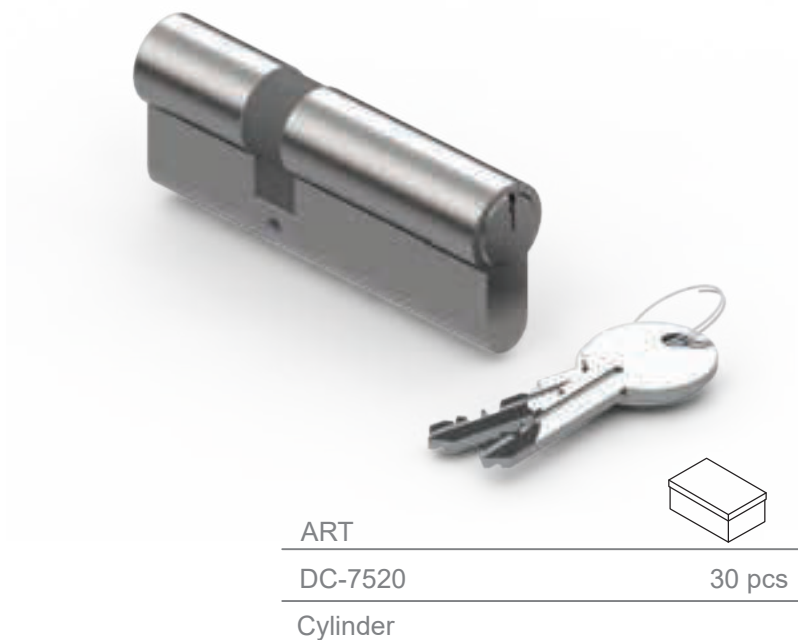

Mortise lock with cylinder

ART

155 35

20 pcs

Mortise lock with roller

STANDARD CYLINDER LIST						
A	26	26	26	26	26	26
B	26	32	38	47	54	64
L	62	68	74	83	90	100

PULL HANDLES

06