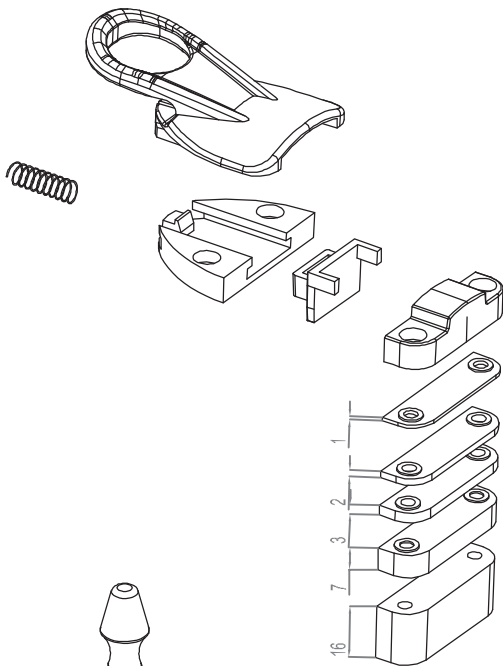

ART

PL-8160

100 pcs

Finger pull lock