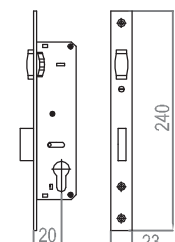

ART
155 20 30 pcs