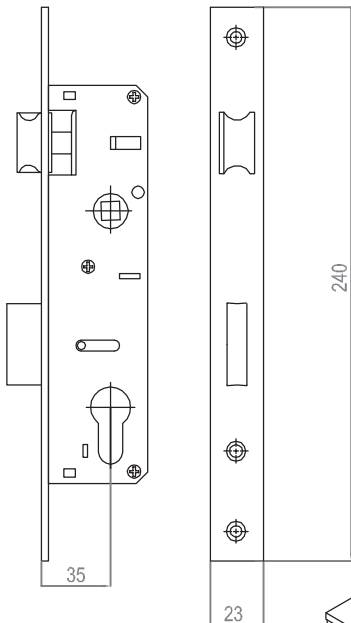

ART

153 35

20 pcs

Mortise lock with cylinder