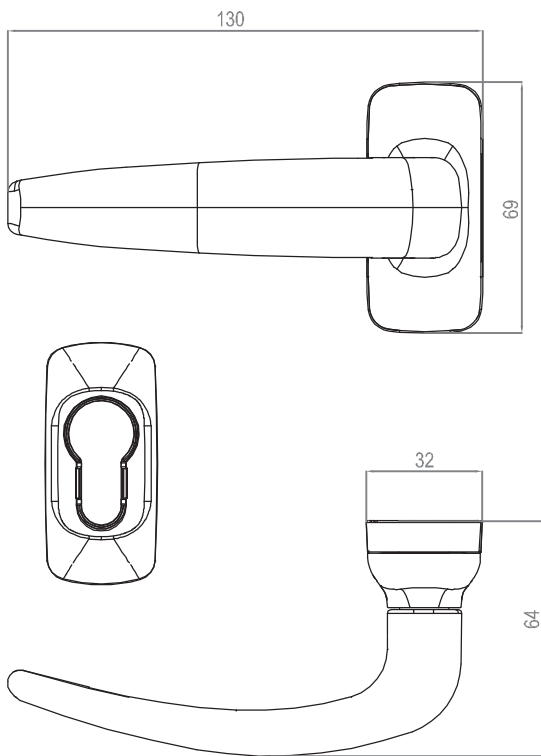

L1	L
40-50mm	110mm
50-80mm	145mm

X=L1+18mm

ART

DH-3432

10 pcs

Aluminium door handle

Type	E
DH-3432	85/92mm

ART

DH-2061

Aluminium door handle

10 pcs

ART

DH-2051

Aluminium door handle

10 pcs

ART