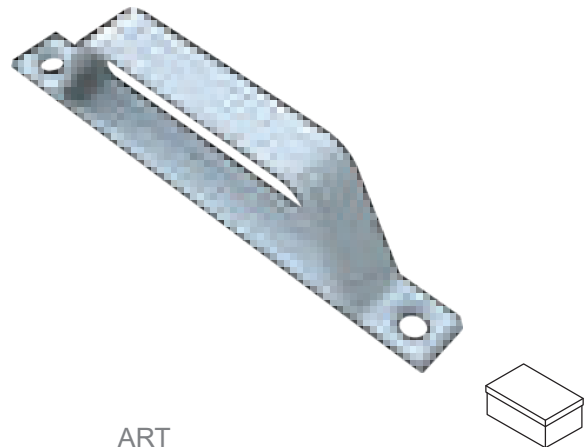

50 pcs

ART

SH-9500

50 pcs

Sliding door handle

ART
SH-8111 (AK 210) 150 pcs
Sliding door handle

ART
SH-8112 (C HANDLE) 150 pcs
Sliding door handle

ART
SH-8113 150 pcs
Sliding door handle

No	Product	Pcs
1	Handle	1
2	Mechanism for opening	1
3	Plastic cover	2
4	Locking unit	2
5	Locking strikes	2
6	Connector	2

ART	
SH-9900 (HANDLE)	50 pcs
SH-9901 (MULTI-POINT KIT)	50 pcs

Sliding door handle and kit