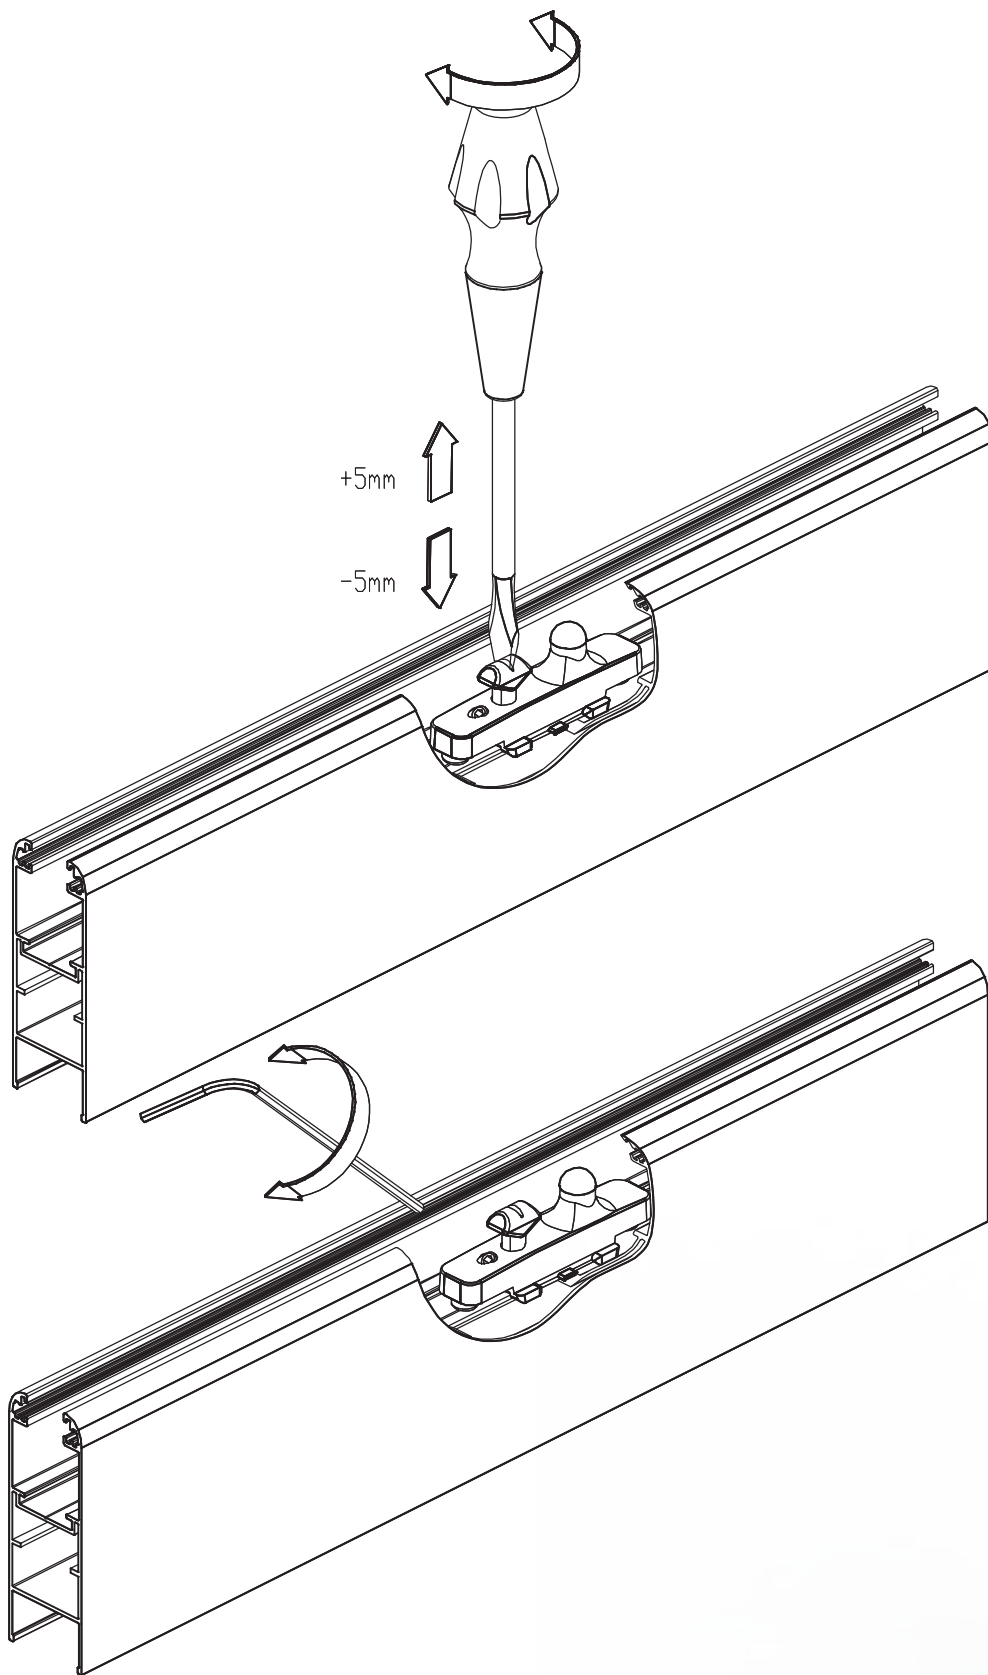

No	Product	Pcs
1	Handle	1
2	Mechanism for opening	1
3	Plastic cover	2
4	Locking unit	2
5	Locking strikes	2
6	Connector	2

ART	
SH-9900 (HANDLE)	50 pcs
SH-9901 (MULTI-POINT KIT)	50 pcs

Sliding door handle and kit