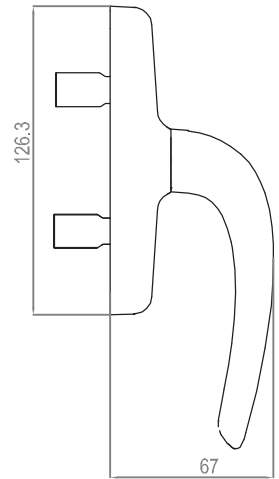

ART

WH-0790

50 pcs

Handle for window