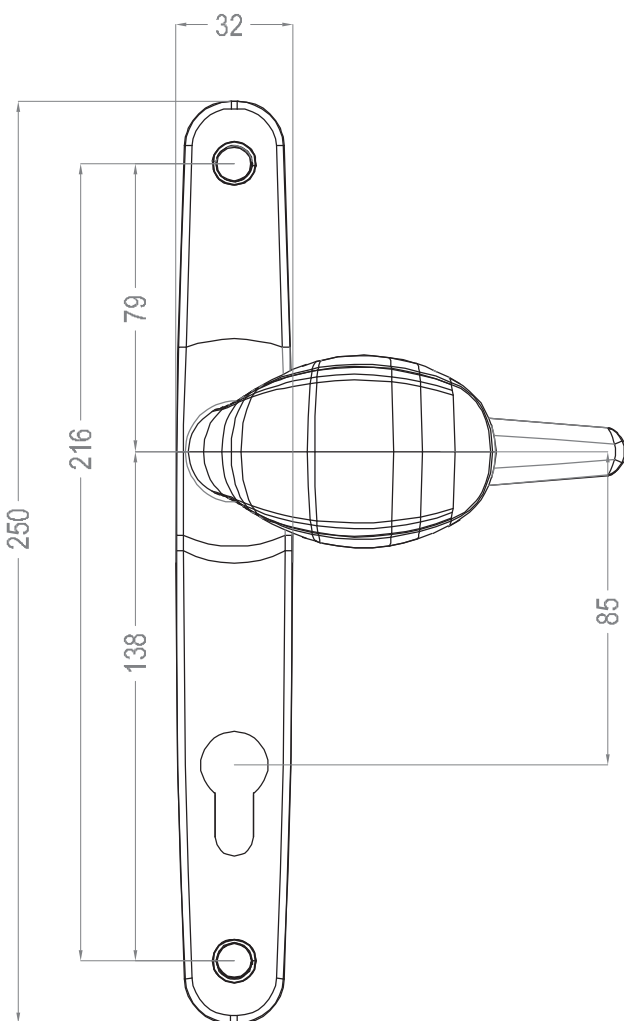

L1	L
40-50mm	110mm
50-80mm	145mm

X=L1+18mm

ART

DH-3432

10 pcs

Aluminium door handle

Type	E
DH-3432	85/92mm

ART