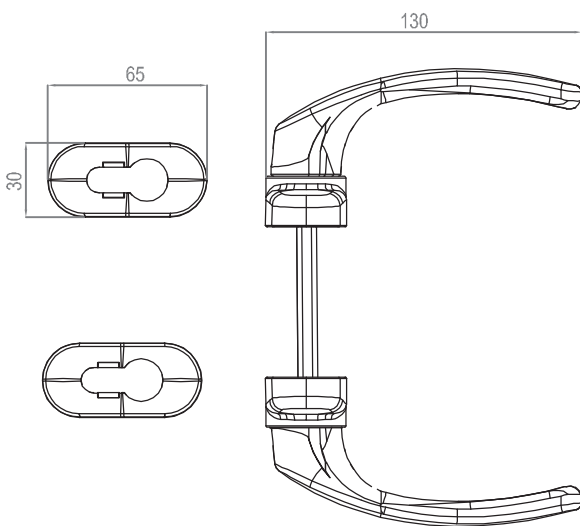

ART

DH-3580

10 pcs

Aluminium door handle