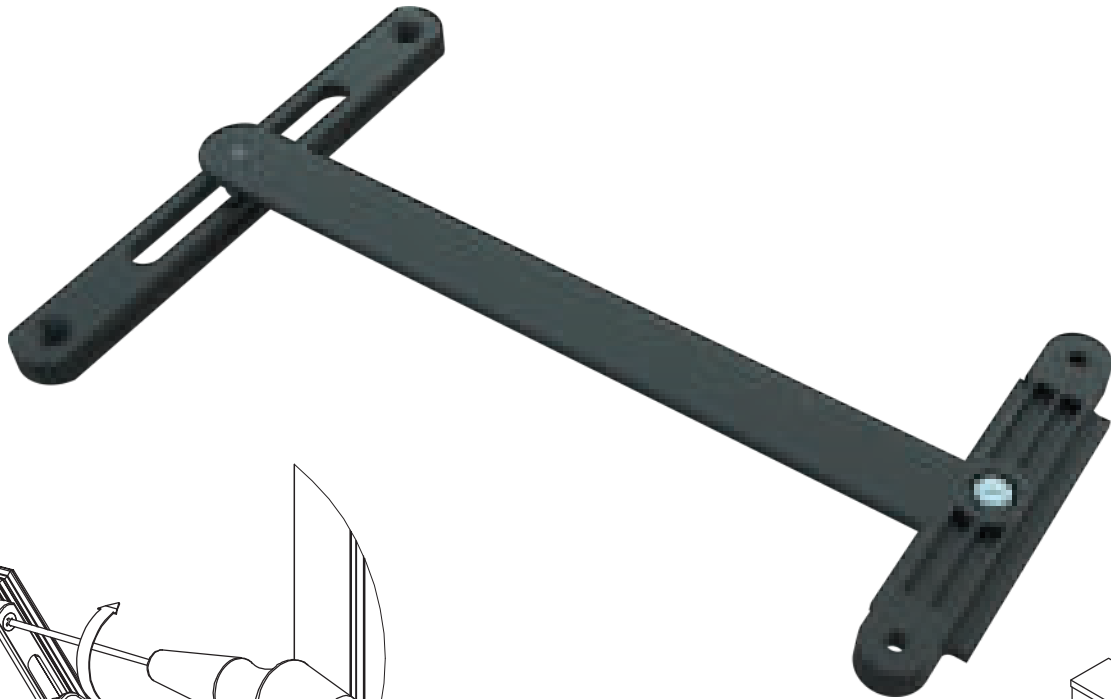

PL-8200

30 pcs

Finger pull lock

± 2,5mm

ART

PL-8300 (AK 530)

50 pcs

Finger pull lock