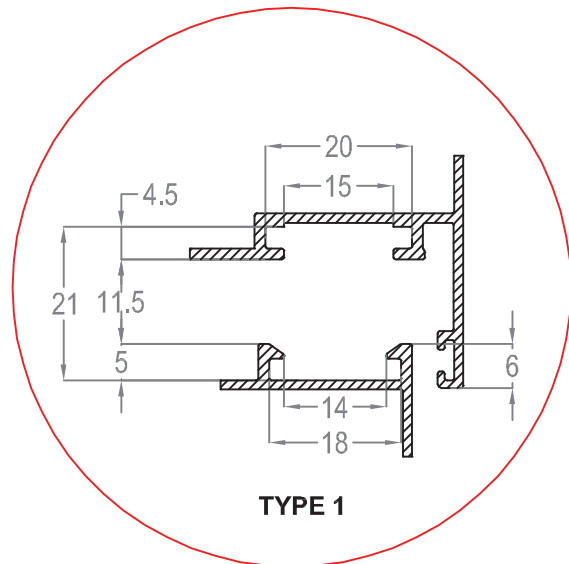

ART

WH-2080 (KIT-AL M208)

100 pcs

Kit for window handle