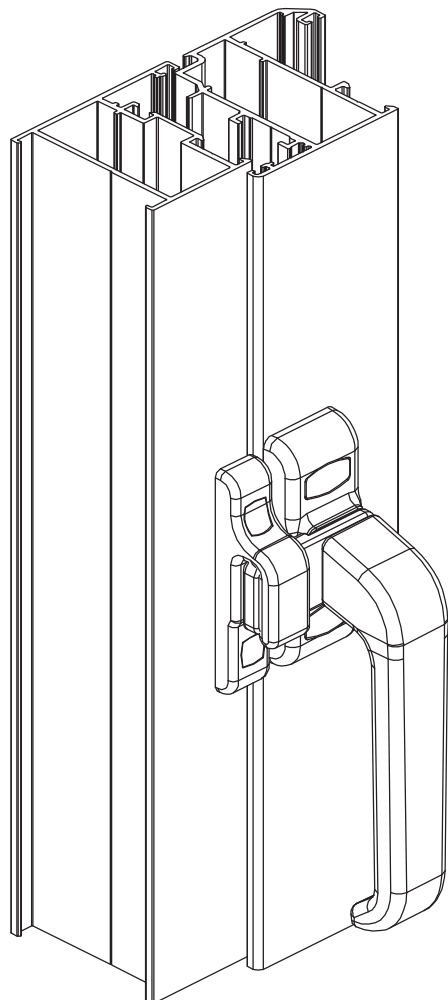

ART

WH-1477

50 pcs

Handle for window