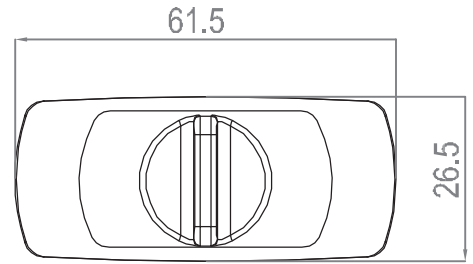

ART

DH-3250

20 pcs

Door handle cylinder for sanitary premises