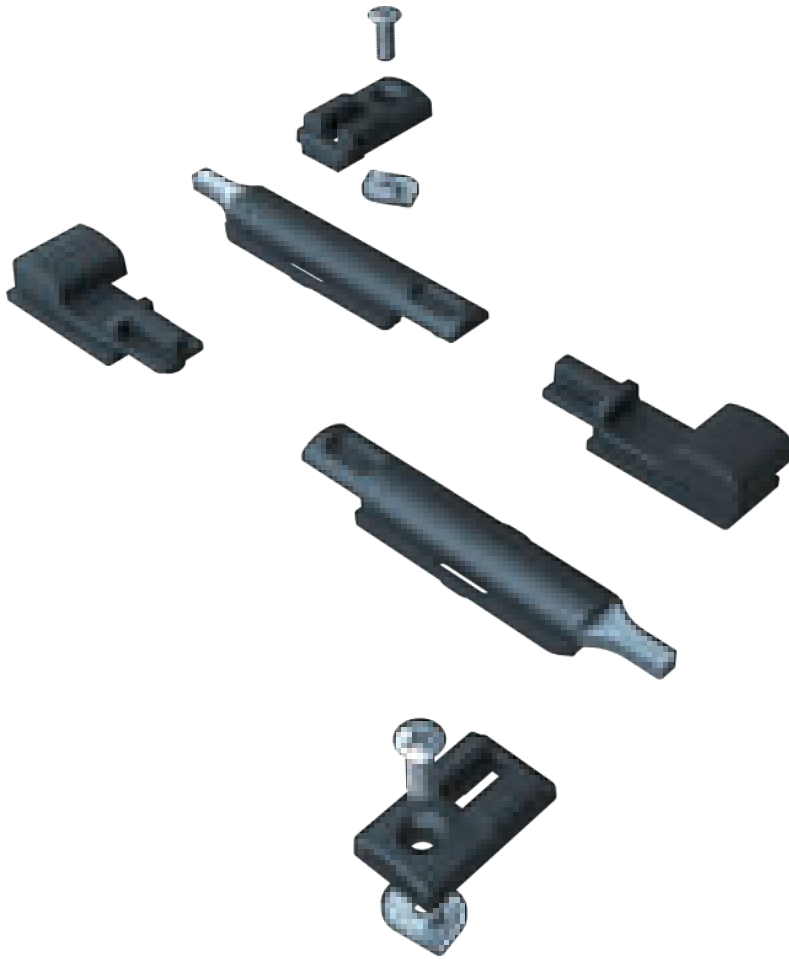

50 pcs

Handle for window

ART

WH-4900

Handle for window

50 pcs

ART

WH-2080 (KIT-AL M208)