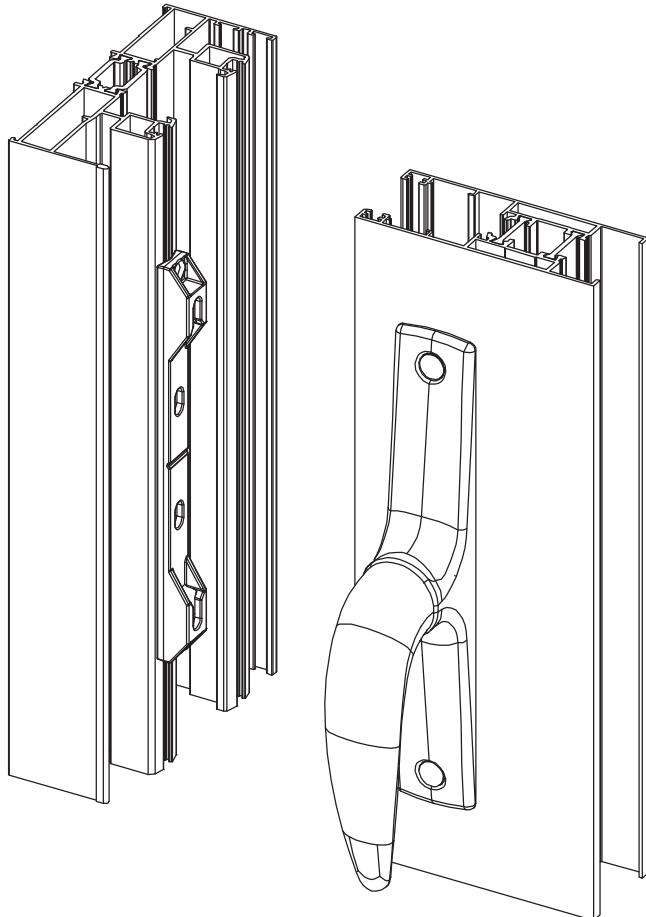

50 pcs

ART

SH-9500

50 pcs

Sliding door handle

ART
SH-8111 (AK 210) 150 pcs
Sliding door handle

ART
SH-8112 (C HANDLE) 150 pcs
Sliding door handle

ART
SH-8113 150 pcs
Sliding door handle

No	Product	Pcs
1	Handle	1
2	Mechanism for opening	1
3	Plastic cover	2
4	Locking unit	2
5	Locking strikes	2
6	Connector	2

ART	
SH-9900 (HANDLE)	50 pcs
SH-9901 (MULTI-POINT KIT)	50 pcs

Sliding door handle and kit