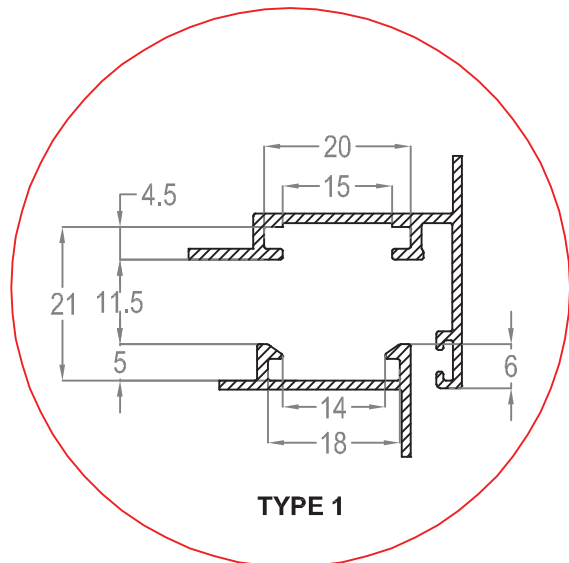

100 pcs

Kit for window handle

ART

WH-1080 (KIT-AL M108)

100 pcs

Kit for window handle

ART	
WH-2000 (KIT-AL P200)	100 pcs
Kit for window handle	

ART