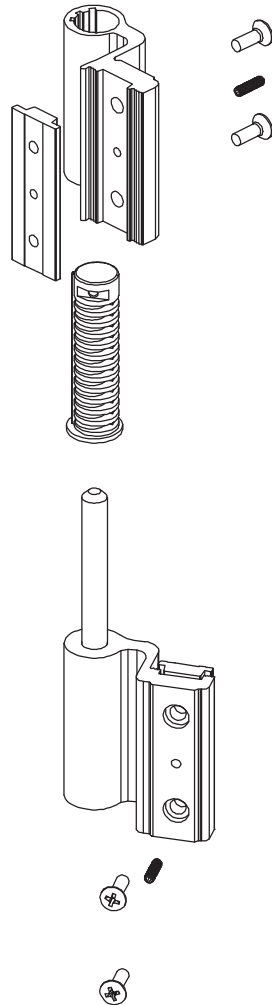

ART

HN-3300

50 pcs

Hinge for doors