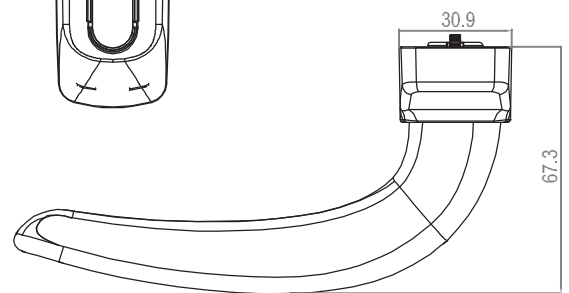

ART

DH-2051

Aluminium door handle

10 pcs