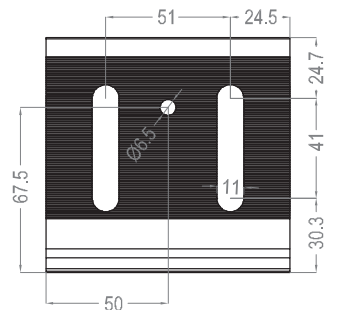

ART

CW-0850

10 pcs

Anchorage