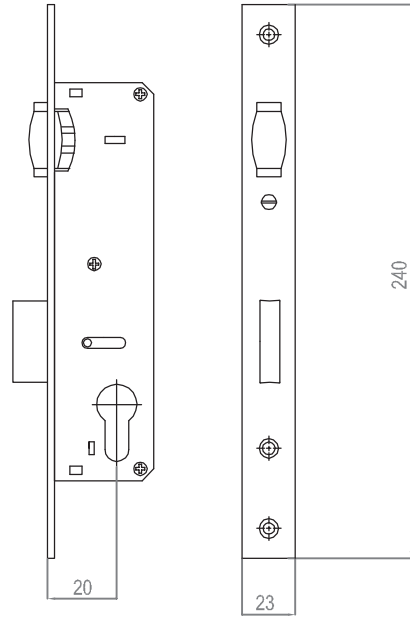

ART

155 20

20 pcs

Mortise lock with roller