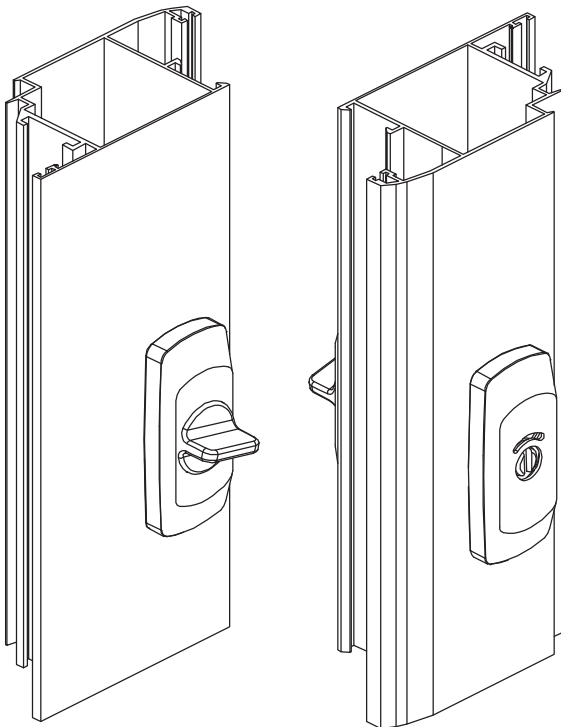

Door handle cylinder

ART

DH-3250

20 pcs

Door handle cylinder for sanitary premises

ART

153 20

30 pcs