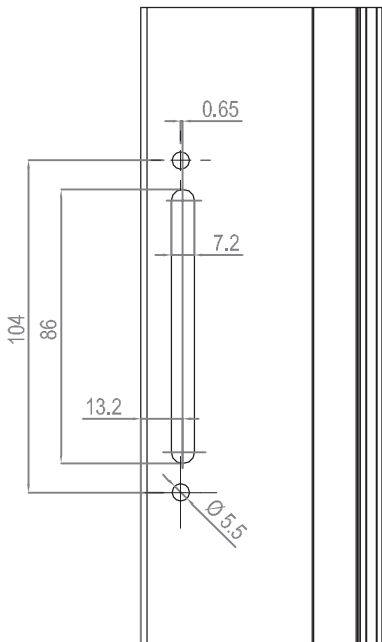

ART

WH-0790

50 pcs

Handle for window