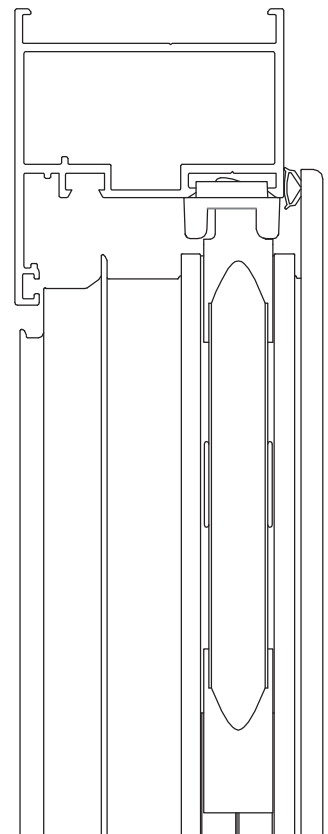

100 pcs

Kit for window handle

ART

WH-1080 (KIT-AL M108)

100 pcs

Kit for window handle

ART	
WH-2000 (KIT-AL P200)	100 pcs
Kit for window handle	

ART