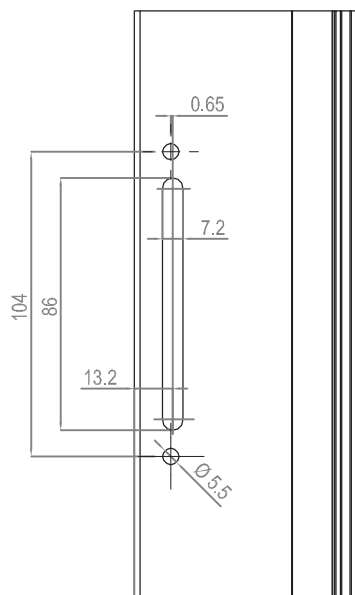

ART

WH-0760

50 pcs

Handle for window