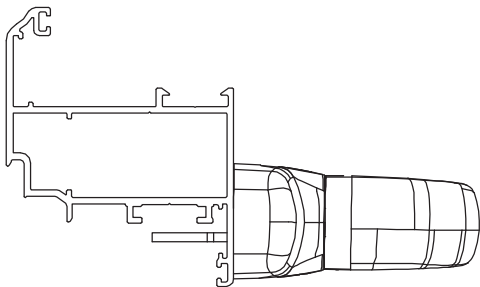

ART

WH-0790

50 pcs

Handle for window