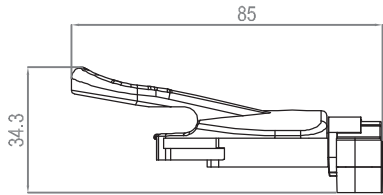

ART

PL-8160

100 pcs

Finger pull lock