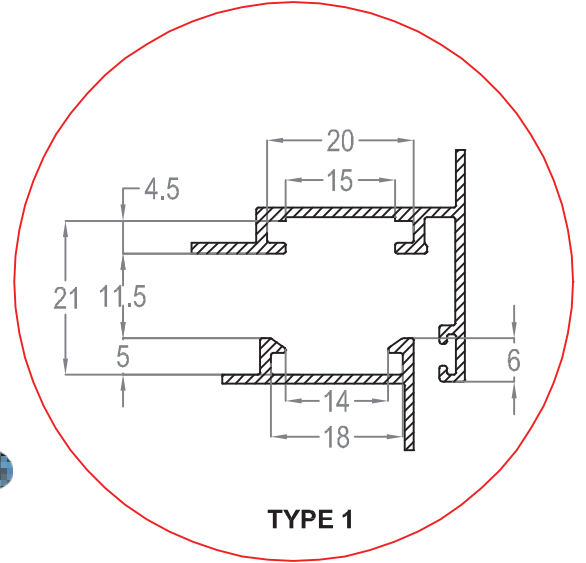

Telescopic arm six kinds of position

10 pair

LATCHES FOR WINDOWS AND DOORS

09

ART
BL-3215
Dead bolt latch

120 pcs

ART

BL-3217