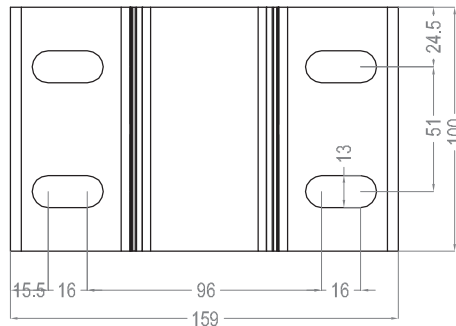

ART

CW-0850

10 pcs

Anchorage