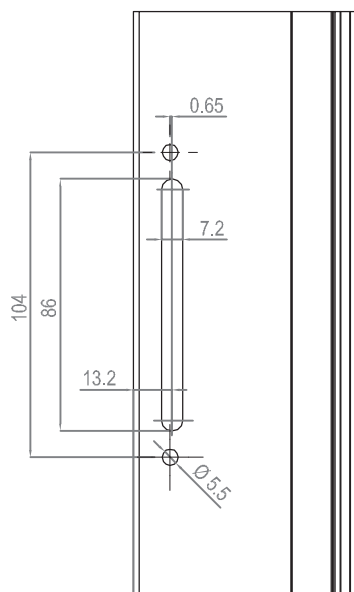

ART

WH-0780

50 pcs

Handle for window