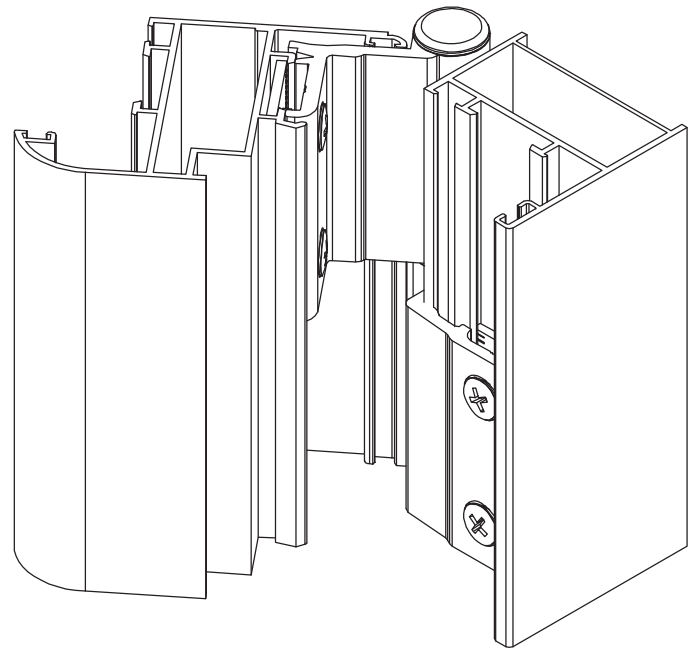

ART

HN-9780

Hinge for window

100 pcs

TYPE 5