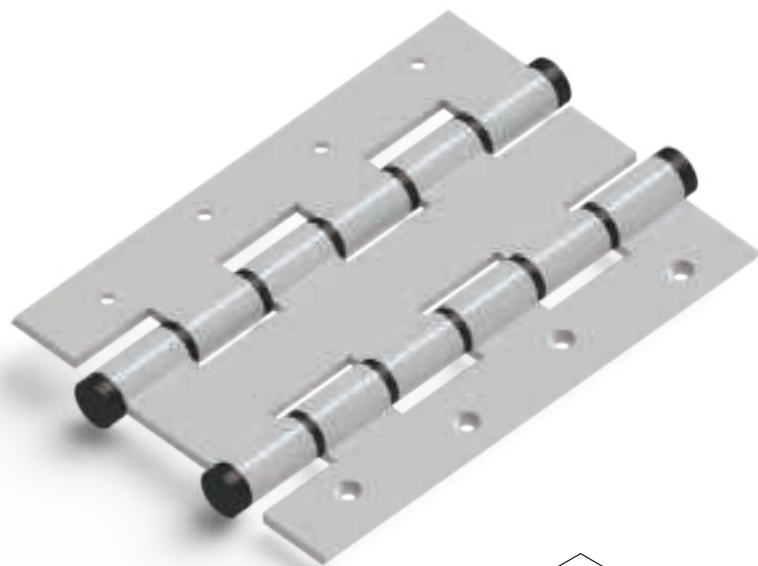

ART

HN-3800

20 pcs

Spring hinge for swing door