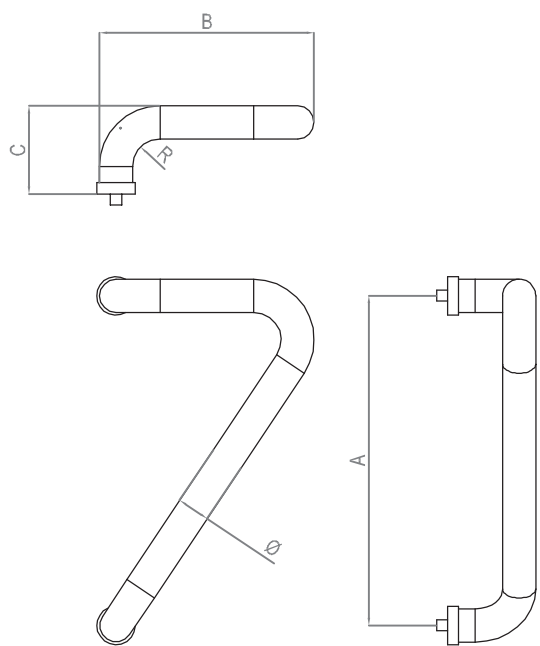

Mortise lock with cylinder

ART

155 35

20 pcs

Mortise lock with roller

STANDARD CYLINDER LIST						
A	26	26	26	26	26	26
B	26	32	38	47	54	64
L	62	68	74	83	90	100

PULL HANDLES

06